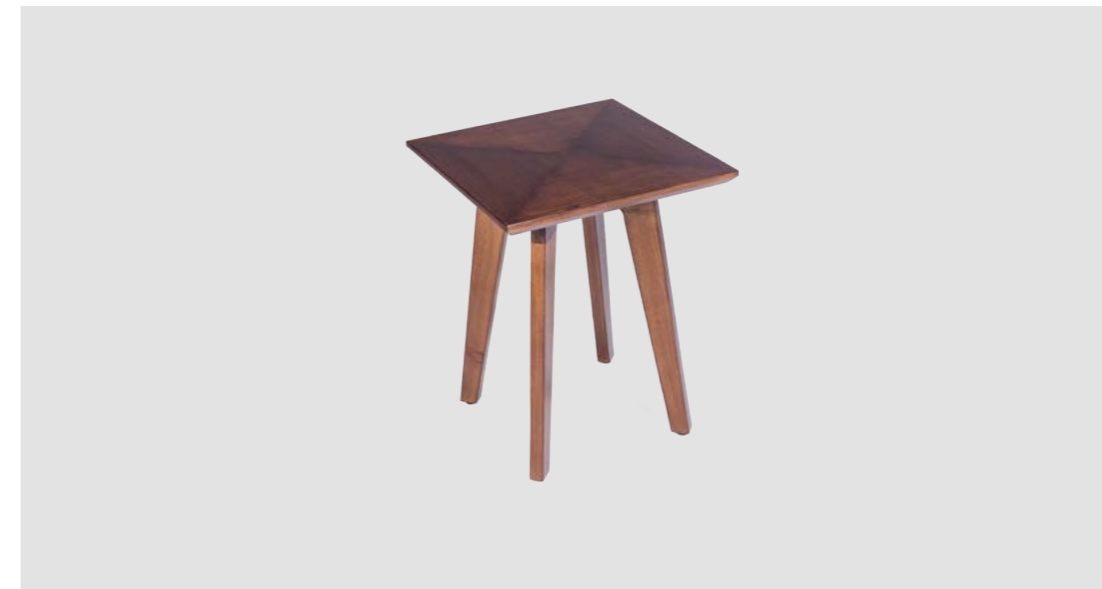

Geneva

Material Solid Wood
 Dimensions L 40 x W 40 x H 50 cm
 Code SDT/0068

Genoa

Material Solid wood, cane
 Dimensions L 42 x W 42 x H 60 cm
 Code SDT/0069

Girona

Material Solid wood, Ply & veneer, Marble Top
 Dimensions 50 Ø x 51 H cm
 Code SDT/0070