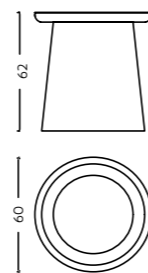

Material Solid Wood, Ply with concrete finish
Dimensions 60 Ø x 62 H cm
Code SDT/ 0072