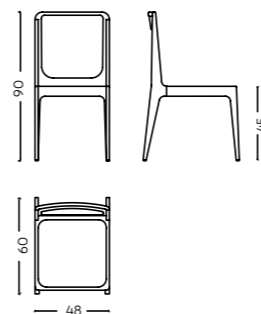

Material Solid Wood & Cane
Dimensions L 48 x W 60 x H 90 cm
Code DTC/W/0042