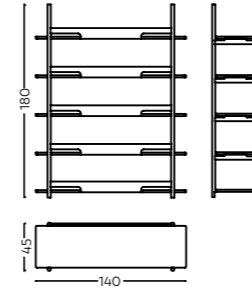

Dimensions L 94 x W 90 x H 38 cm
Code CT/M/0103

Lindus

Material Solid wood, MDF

Dimensions L 110 x W 70 x H 37 cm
Code CT/W/0122

SHELVES & BAR

Create an elegant storage space with functional and modern Shelves and Bar units

Lisbon

Material Solid wood, Ply, Veneer
 Dimensions L 56 x W 37 x H 179 cm
 Code BS/0105

Lodi

Material Solid Wood, Ply, Veneer, glass
 Dimensions L 164 x W 44 x H 199 cm
 Code DU/0106

Lucca

Material Solid wood, Ply, Veneer
 Dimensions L 47 x W 30 x H 126 cm
 Code STL/0107

Luxor

Material Solidwood, cane, Ply & veneer
 Dimensions L 85 x W 63 x H 225 cm
 Code WD/0108

Marmara

Material Solid wood, Ply, Veneer

Dimensions L 140 x W 45 x H 180 cm
Code BS - /0112

Mallia

Material Solid Wood & Cane

Dimensions L 65 x W 27 x H 55 cm
Code BS/0111

Lyon

Material Solid wood, Ply, Veneer

Dimensions L 129 x W 43 x H 163 cm
Code BU/0110

CONSOLES

Perfect for everything from creating an impressive entryway to showcasing artful collectibles, our range of Console Tables embodies the perfect union of style and function.