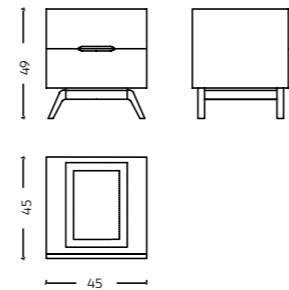

Helsinki

Material Solid wood, Glass, Cane

Dimensions 50 Ø x 53 H cm
Code SDT/0076

Hemira

Material Solid Wood, Ply, Veneer

Dimensions L 45 x W 45 x 49 H cm
Code BST/ 0077

Hyele

Material Solid wood, MDF

Dimensions L 60 x W 40 x H 45 cm
Code SDT/0078

Iasus

Material Solid wood, Ply, Veneer

Dimensions L 49 x W 45 x H 60 cm
Code SDT/0079

Imbros

Material Solid wood, Ply, Veneer
 Dimensions L 50 x W 49 x H 53 cm
 Code SDT/0080