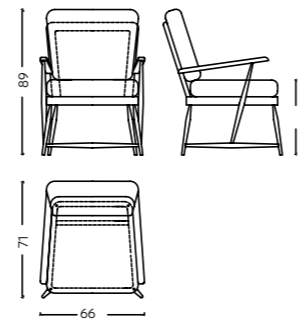

Dimensions L 69 x W 74 x H 75 cm
Code ARC/C/0001

Athens

Material Solid Wood, Cane & Upholstered Seat & Back

Dimensions L 75 x W 83 x H 84 cm
Code ARC/C/0002

Abdera

Material Solid Wood, Upholstered Seat & back
 Dimensions L 66 x W 89 x H 125 cm
 Code ARC/C/0003

Actium

Material Solid Wood, Cane & Dual Upholstered Seat & Back
 Dimensions L 71 x W 79 x H 123 cm
 Code ARC/C/0004

Hippo

Material Solid Wood, Upholstered, Leather Straps
 Dimensions L 108 x W 100 x H 83 cm
 Code ARC/U/0009

Adelaide

Material Solid Wood & fixed upholstered seat and back
 Dimensions L 79 x W 101 x H 99 cm
 Code ARC/W/0005

Akrai

Material Solid Wood & Upholstered Seat & Back
 Dimensions L 66 x W 71 x H 89 cm
 Code ARC/U/0006