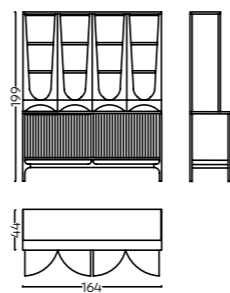

Material Solid Wood, Ply, Veneer, glass
Dimensions L 164 x W 44 x H 199 cm
Code DU/0106