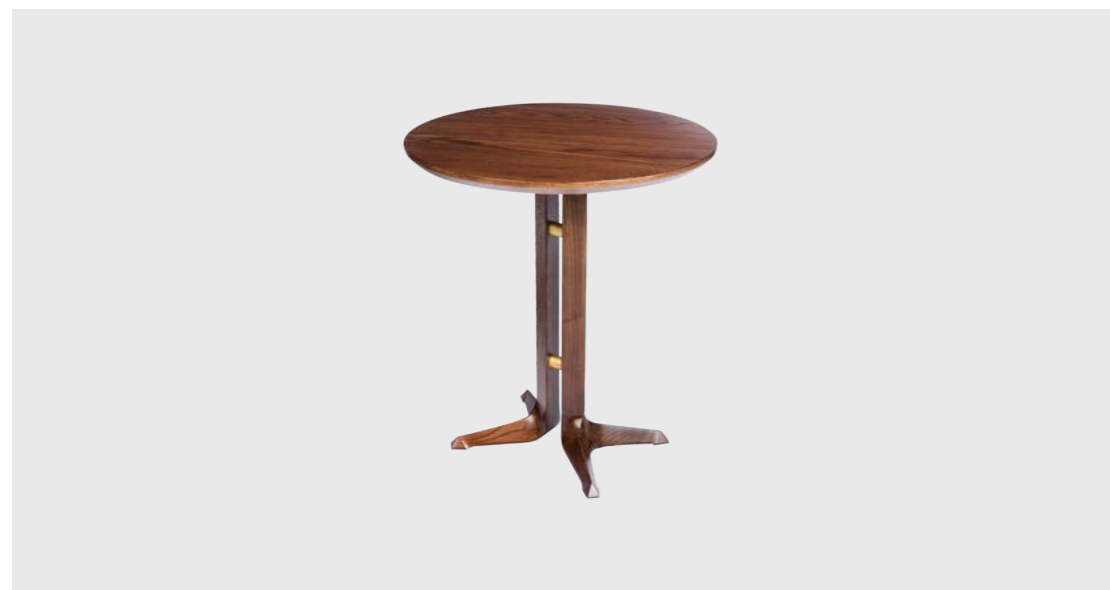

Gela

Material Solid Wood, Ply, Veneer
Dimensions 54 Ø x 61 H cm
Code SDT/ 0067