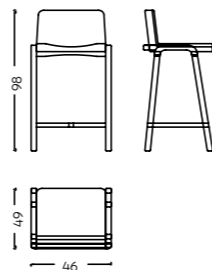

Dimensions L 65 x W 27 x H 55 cm
Code BS/0111

Lyon

Material Solid wood, Ply, Veneer

Dimensions L 129 x W 43 x H 163 cm
Code BU/0110

CONSOLES

Perfect for everything from creating an impressive entryway to showcasing artful collectibles, our range of Console Tables embodies the perfect union of style and function.

Madrid

Material Solid wood, Ply, Veneer & Cane
 Dimensions L 136 x W 45 x H 75 cm
 Code SB/0113

Malaga

Material Solid Wood, cane, Ply & Veneer
 Dimensions L 167 x W 41 x H 61 cm
 Code TVC/0114

Maroneia

Material Solid wood, Ply, Veneer
 Dimensions L 160 x W 40 x H 50 cm
 Code STL/0115

Masis

Material Solidwood, Ply & veneer/MDF
 Dimensions L 120 x W 40 x H 90 cm
 Code EC/0116

BAR STOOL

Elevate your space with these stylish yet functional Barstools.

BAR STOOL | TIMELESS COLLECTION

Megara

Material Solid wood & Upholstery
Dimensions L 46 x W 49 x H 98 cm
Code STL/0118