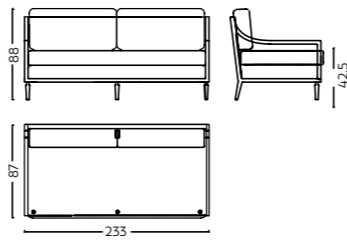

Material Solid Wood
Dimensions L 54 x W 52 x H 74 cm
Code STC/W/0045

SOFAS

A fabulous focal point for living room and lounge room. Our extensive range of Sofas and Daybeds are a combination of refined design and style.

Aries

Material Solid Wood, Cane, Upholstered seat & Back

Dimensions Code L 212 x W 80 x H 90 cm SF/C/0018

Arras

Material Solid Wood, Cane & Upholstered seat & back

Dimensions Code L 233 x W 87 x H 88 cm SF/C/0019

Adrian

Material Solid Wood, Upholstered seat and back

Dimensions Code L 248 x W 92 x H 99 cm SF/U/0020

Assus

Material Solid Wood, Upholstered seat & back

Dimensions Code L 200 x W 89 x H 93 cm SF/U/0021

Aswan