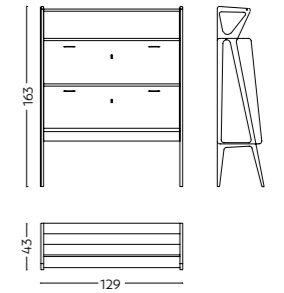

Luxor

Material Solidwood, cane, Ply & veneer
 Dimensions L 85 x W 63 x H 225 cm
 Code WD/0108

Marmara

Material Solid wood, Ply, Veneer

Dimensions L 140 x W 45 x H 180 cm
Code BS - /0112

Mallia

Material Solid Wood & Cane

Dimensions L 65 x W 27 x H 55 cm
Code BS/0111

Lyon

Material Solid wood, Ply, Veneer

Dimensions L 129 x W 43 x H 163 cm
Code BU/0110

CONSOLES

Perfect for everything from creating an impressive entryway to showcasing artful collectibles, our range of Console Tables embodies the perfect union of style and function.