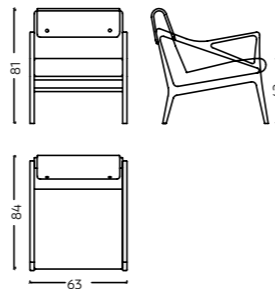

Adelaide

Material Solid Wood & fixed upholstered seat and back
 Dimensions L 79 x W 101 x H 99 cm
 Code ARC/W/0005

Akrai

Material Solid Wood & Upholstered Seat & Back
 Dimensions L 66 x W 71 x H 89 cm
 Code ARC/U/0006

Alden

Material Solid Wood & Upholstered seat and back
 Dimensions L 81 x W 90 x H 90 cm
 Code ARC/U/0007

Alinda

Material Solid Wood & Leather
 Dimensions L 59 x W 79 x H 98 cm
 Code ARC/U/0008

Amisos

Material Solid Wood, Cane, Upholstered seat and back
 Dimensions L 63 x W 84 x H 81 cm
 Code ARC/C/0010

Andros

Material Solid Wood & Cane
 Dimensions L 62 x W 96 x H 90 cm
 Code ARC/C/0011

Argos

Material Solid Wood, Cane
 Dimensions L 71 x W 64 x H 77 cm
 Code ARC/C/0015

Arezzo

Material Solid Wood, Upholstered seat & back
 Dimensions L 86 x W 93 x H 100 cm
 Code ARC/U/0014