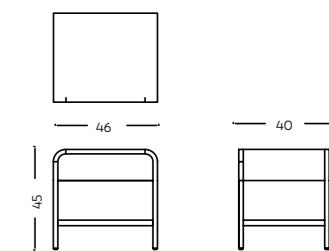

Helsinki

Material Solid wood, Glass, Cane

Dimensions 50 Ø x 53 H cm
Code SDT/0076

Hemira

Material Solid Wood, Ply, Veneer

Dimensions L 45 x W 45 x 49 H cm
Code BST/ 0077

Hyele

Material Solid wood, MDF

Dimensions L 60 x W 40 x H 45 cm
Code SDT/0078

Iasus

Material Solid wood, Ply, Veneer

Dimensions L 49 x W 45 x H 60 cm
Code SDT/0079

Imbros

Material Solid wood, Ply, Veneer
 Dimensions L 50 x W 49 x H 53 cm
 Code SDT/0080

Devon side table

Material Solid Wood, Ply, Veneer
 Dimensions L 45 x W 45 x H 50 cm
 Code SDT/ 0131

Edessa Side Table

Material Solid wood, MDF
 Dimensions L 45 x W 45 x H 50 cm
 Code SDT/0078

Elche Side Table

Material Solid wood, Ply, Veneer
 Dimensions L 46 x W 40 x H 45 cm
 Code SDT/0079

CENTRE TABLES

Timeless Centre Tables that will bring life into your living room. Our extensive range offers variety, for any interior aesthetics.