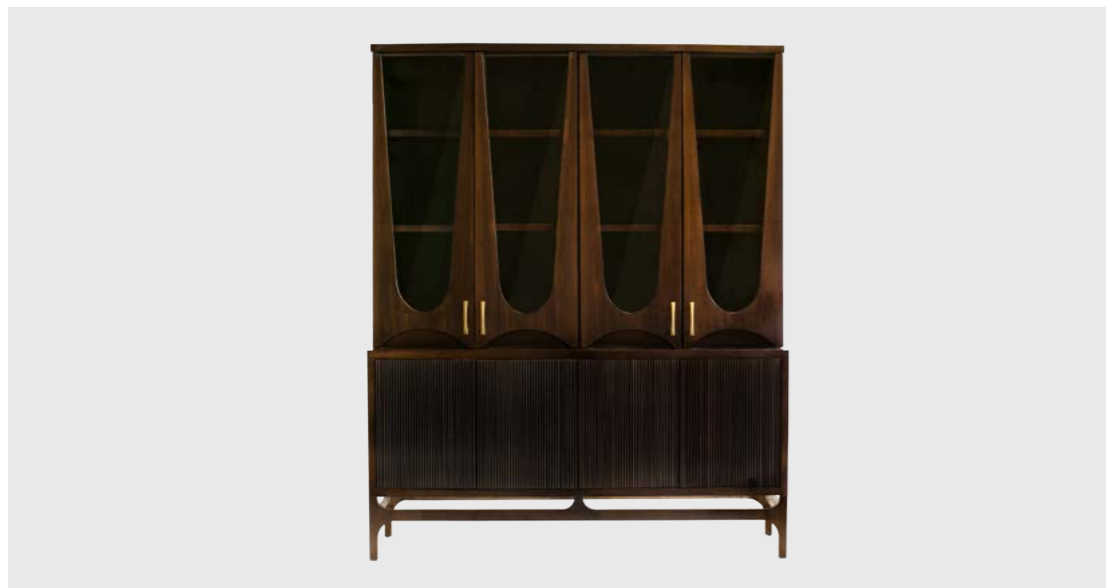

Lodi

Material Solid Wood, Ply, Veneer, glass
Dimensions L 164 x W 44 x H 199 cm
Code DU/0106