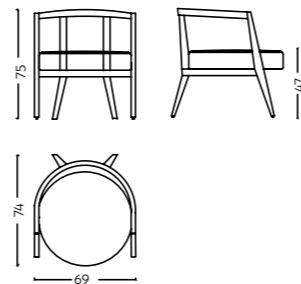

Tub Chair

Material Solid Wood, Cane & Upholstered Seat

Dimensions L 69 x W 74 x H 75 cm
Code ARC/C/0001

Athens

Material Solid Wood, Cane & Upholstered Seat & Back

Dimensions L 75 x W 83 x H 84 cm
Code ARC/C/0002