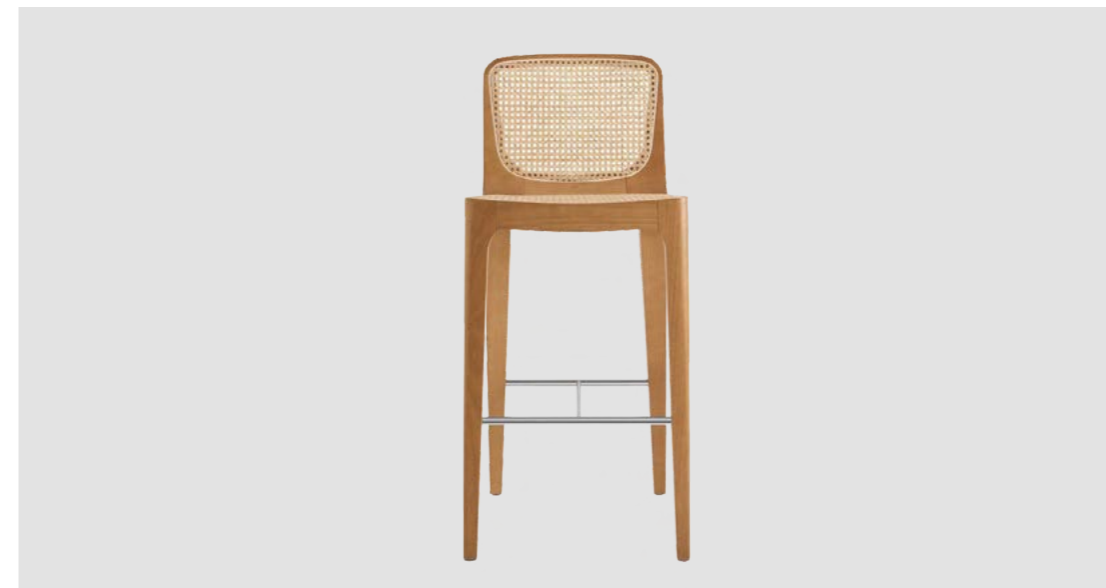

Miletos

Material Solidwood, Cane, SS
Dimensions L 44 x W 53 x H 100 cm
Code STC/0121

BENCHES

Modern or traditional benches from make a thoughtful addition to your entryway.

Cordoba

Material Solid wood & Cane
 Dimensions L 147 x W 70 x H 86 cm
 Code BEN/C/0046