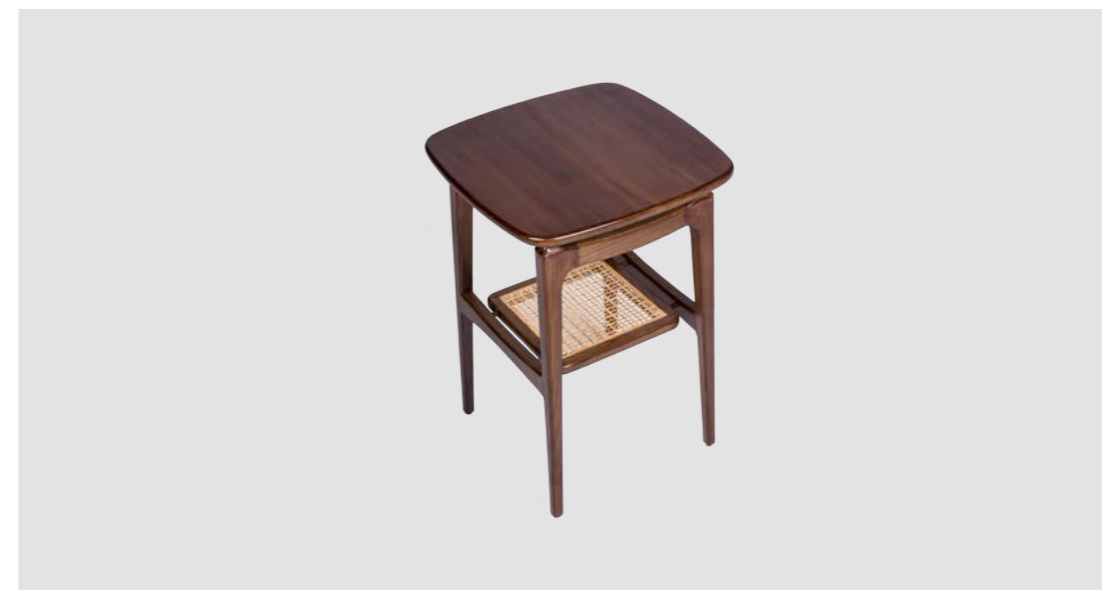

Geneva

Material Solid Wood
 Dimensions L 40 x W 40 x H 50 cm
 Code SDT/0068

Genoa

Material Solid wood, cane
 Dimensions L 42 x W 42 x H 60 cm
 Code SDT/0069

Girona

Material Solid wood, Ply & veneer, Marble Top
 Dimensions 50 Ø x 51 H cm
 Code SDT/0070