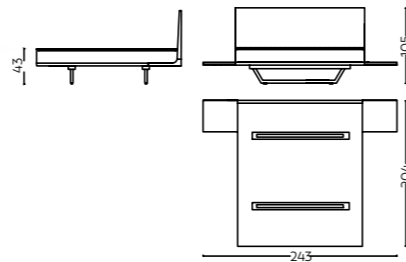

Dori

Material Solid wood, upholstery
Dimensions W 243 x D 204 x H 105 cm
Dimensions W 273 x D 204 x H 105 cm
Code BD/W/0052/58