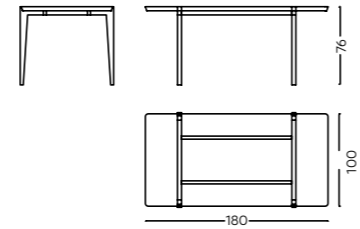

Kos

Material

Solid Wood

Dimensions

L 180 x W 100 x H 76 cm

Code

DTC/W/0093