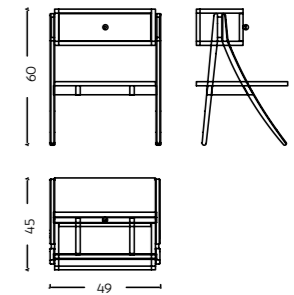

Geneva

Material Solid Wood
 Dimensions L 40 x W 40 x H 50 cm
 Code SDT/0068

Genoa

Material Solid wood, cane
 Dimensions L 42 x W 42 x H 60 cm
 Code SDT/0069

Girona

Material Solid wood, Ply & veneer, Marble Top
 Dimensions 50 Ø x 51 H cm
 Code SDT/0070

Helsinki

Material Solid wood, Glass, Cane

Dimensions 50 Ø x 53 H cm
Code SDT/0076

Hemira

Material Solid Wood, Ply, Veneer

Dimensions L 45 x W 45 x 49 H cm
Code BST/ 0077

Hyele

Material Solid wood, MDF

Dimensions L 60 x W 40 x H 45 cm
Code SDT/0078

Iasus

Material Solid wood, Ply, Veneer

Dimensions L 49 x W 45 x H 60 cm
Code SDT/0079

Imbros

Material Solid wood, Ply, Veneer
 Dimensions L 50 x W 49 x H 53 cm
 Code SDT/0080

Devon side table

Material Solid Wood, Ply, Veneer
 Dimensions L 45 x W 45 x H 50 cm
 Code SDT/ 0131

Edessa Side Table

Material Solid wood, MDF
 Dimensions L 45 x W 45 x H 50 cm
 Code SDT/0078

Elche Side Table