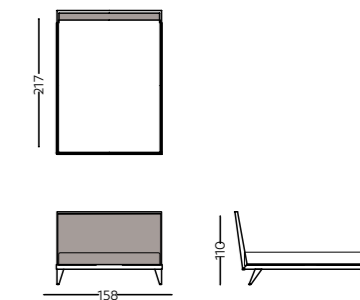

Dion

Material Metal legs & Upholstery

Dimensions queen L 164 x W 213 x H 94 cm
 Dimensions king L 194 x W 213 x H 94 cm
 Code BD-U/0051/0057

Dublin

Material Solid Wood, Upholstery

Dimensions L 185 x W 215 x H 91 cm
 Code BD-U/ 0053

Denver

Material Solid wood, Cane

Dimensions Q W 158 x D 217 x H 110 cm
 Dimensions K W 189 x D 217 x H 110 cm
 Code BD/C/0049/55

Edessa

Material Solid wood, Ply. MDF
 Dimensions L 195 x W 212 x H 200 cm
 Code BD-W/0061