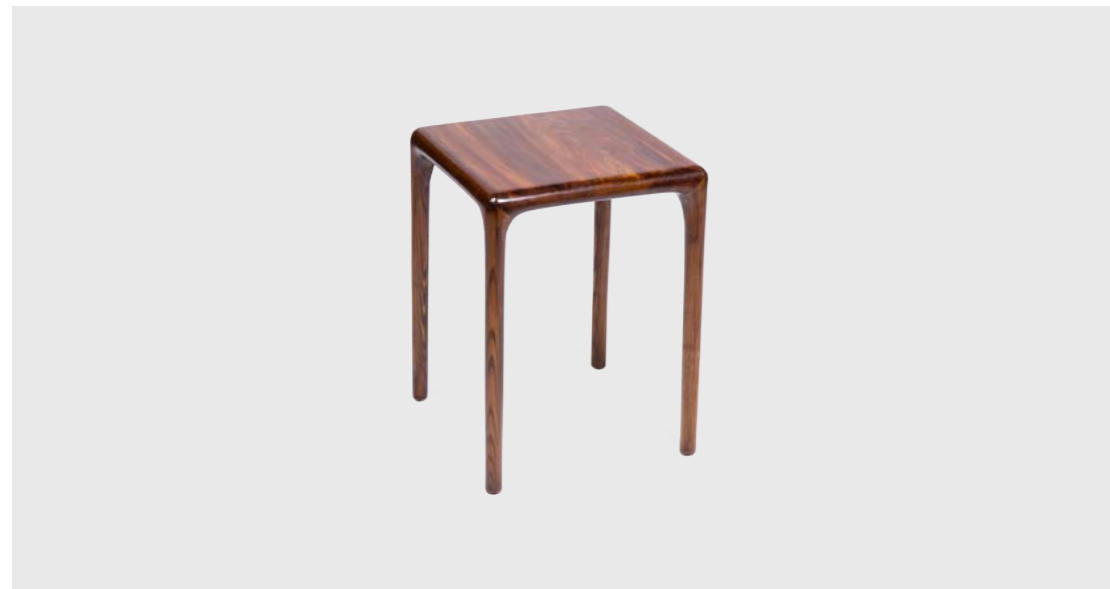

DTC/W/0093

BEDSIDE AND SIDE TABLES

Bring in warmth to any small space by adding versatile Bedside and Side tables that come in a dizzying array of styles.

Eubea

Material Solid Wood
 Dimensions L 46 x W 46 x H 61 cm
 Code SDT/0062