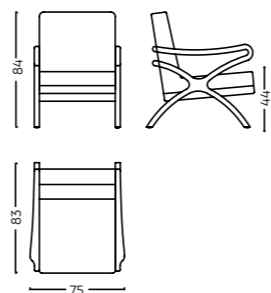

Dimensions L 69 x W 74 x H 75 cm
Code ARC/C/0001

Athens

Material Solid Wood, Cane & Upholstered Seat & Back

Dimensions L 75 x W 83 x H 84 cm
Code ARC/C/0002

Abdera

Material Solid Wood, Upholstered Seat & back
 Dimensions L 66 x W 89 x H 125 cm
 Code ARC/C/0003