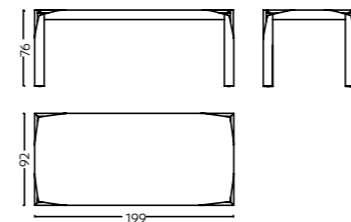

Dion

Material Metal legs & Upholstery

Dimensions queen L 164 x W 213 x H 94 cm
 Dimensions king L 194 x W 213 x H 94 cm
 Code BD-U/0051/0057

Dublin

Material Solid Wood, Upholstery

Dimensions L 185 x W 215 x H 91 cm
 Code BD-U/ 0053

Elche

Material Solid Wood & Cane
 Dimensions queen L 160 x W 212 x H 111 cm
 Dimensions king L 189 x W 209 x H 111 cm
 Code BD- C/0124/0125

Dunkirk

Material Solid Wood, brass caps & upholstery
 Dimensions queen L 160 x W 217 x H 117 cm
 Dimensions king L 190 x W 217 x H 117 cm
 Code BD-U/0054/0129

DINING & STUDY TABLES

Entertain family and friends in a dining room that suits your style or create a comfortable study corner for yourself with the range of Dining and Study Tables.

Ithaka

Material Ply & Veneer, Solid Wood, Cane
 Dimensions L 153 x W 60 x H 76 cm
 Code ST/C/0083

Itanos

Material Ply & Veneer & Solid wood
 Dimensions L 199 x W 92 x H 76 cm
 Code DT/W/ 0085

Istanbul

Material Ply & Veneer & MS Legs
 Dimensions L 180 x W 102 x H 76 cm
 Code DT/W/0086

Jizan

Material Solid wood & stone
 Dimensions L 240 x W 110 x H 76 cm
 Code DT/M/0087