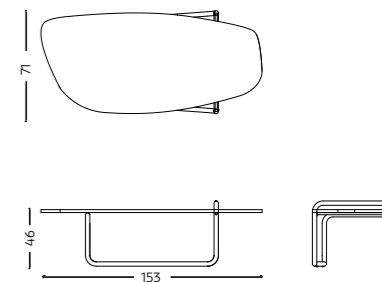

Material Marble, Metal base
Dimensions L 153 x W 71 x H 46 cm
Code CT/M/0102