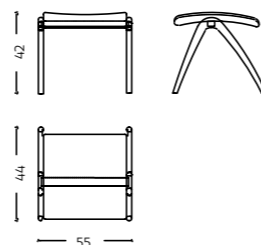

Cork

Material Solid Wood, MS, Upholsterd Back & cane
 Dimensions L 150 x W 48 x H 82 cm
 Code BEN/W/0047

CHEST OF DRAWERS

Fabulous Chest of Drawers to transform your space, in variety of Material, finishes and styles.

Myos

Material Solid Wood, Ply & Veneer
Dimensions L 90 x W 51 x H 107 cm
Code COD/0123

FOOT STOOL & POUFF

Chic Footsools pieces that have an impact far greater than their size.

Arezzo, Ottoman

Material Solid wood & Upholstered Seat
 Dimensions L 45 x W 42 x H 41 cm
 Code FTS/U/0127

Adelaide, Ottoman

Material Solid Wood & Upholstered seat
 Dimensions L 55 x W 44 x H 42 cm
 Code FTS/U/0187

Amisos, Ottoman

Material Solid wood, Cane & Upholstered Seat
 Dimensions L 60 x W 56 x H 42 cm
 Code FTS/C/0130