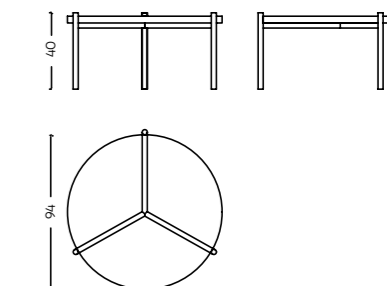

Material Solid wood, Ply, Veneer
 Dimensions L 46 x W 40 x H 45 cm
 Code SDT/0079

CENTRE TABLES

Timeless Centre Tables that will bring life into your living room. Our extensive range offers variety, for any interior aesthetics.

Kannia

Material Solid wood, Cane, Glass
 Dimensions 94 Ø x 46 H cm
 Code CT/C/0094

Krakow

Material Solid Wood
 Dimensions L 98 x W 98 x H 45 cm
 Code CT/W/0095

Kyrenia

Material Solid wood, Glass
 Dimensions 75 Ø x H 39 cm
 Code CT/W/0096

La Garde

Material Concrete, MS base
 Dimensions 94 Ø x H 40 cm
 Code CT/M/0097

Lamia

Material Solid wood, cane, Ply & Veneer
 Dimensions L 120 x W 85 x H 38 cm
 Code CT/C/0098

Lato

Material Solid Wood
 Dimensions L 86 x W 86 x H 42 cm
 Code CT/W/0100