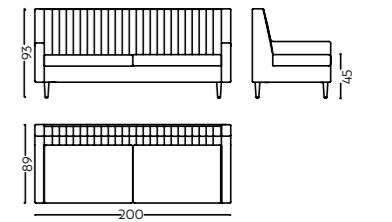

Adrian

Material Solid Wood, Upholstered seat and back

Dimensions Code L 248 x W 92 x H 99 cm SF/U/0020

Assus

Material Solid Wood, Upholstered seat & back

Dimensions Code L 200 x W 89 x H 93 cm SF/U/0021

Aswan

Material Solid wood, upholstered seat & back

Dimensions W 184 x D 87 x H 79 cm
Code SF/U/0022

Aydin

Material Solid Wood, Upholstered Seat & Back

Dimensions L 205 x W 81 x H 91 cm
Code SF/U/0023

Atlanta

Material Solid Wood, Upholstered seat and back