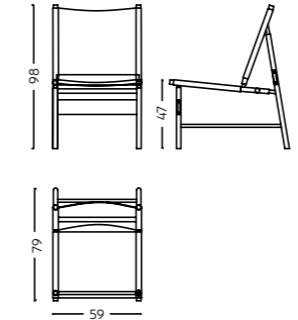

Alinda

Material Solid Wood & Leather
Dimensions L 59 x W 79 x H 98 cm
Code ARC/U/0008