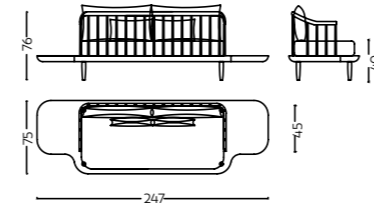

Material Solid wood, upholstered seat & back

Dimensions W 184 x D 87 x H 79 cm
Code SF/U/0022

Aydin

Material Solid Wood, Upholstered Seat & Back

Dimensions L 205 x W 81 x H 91 cm
Code SF/U/0023

Atlanta

Material Solid Wood, Upholstered seat and back

Dimensions L 247 x W 75 x H 76 cm
Code SF/W/0024

Austin

Material Solid Wood, Upholstered seat & back

Dimensions L 180 x W 67 x H 71 cm
Code SF/U/0025

Aytos

Material Solid Wood, Upholstered seat and back

Dimensions L 212 x W 72 x H 84 cm
Code SF/C/0026