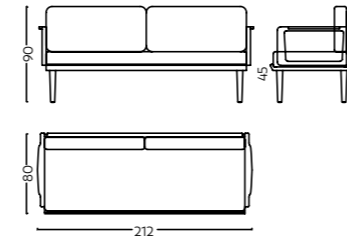

Material Solid Wood
Dimensions L 54 x W 52 x H 74 cm
Code STC/W/0045

SOFAS

A fabulous focal point for living room and lounge room. Our extensive range of Sofas and Daybeds are a combination of refined design and style.

Aries

Material Solid Wood, Cane, Upholstered seat & Back

Dimensions Code L 212 x W 80 x H 90 cm SF/C/0018

Arras

Material Solid Wood, Cane & Upholstered seat & back

Dimensions Code L 233 x W 87 x H 88 cm SF/C/0019