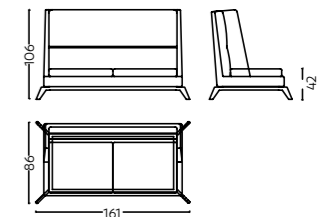

Bari

Material Solid Wood, Cane, Upholstered Seat & Back

Dimensions L 212 x W 85 x H 79 cm
Code SF/C/0027

Baris

Material Metal (SS) Base, Upholstered seat and back

Dimensions L 192 x W 85 x H 84 cm
Code SF/U/0028

Barka

Material Metal legs, Upholstered frame

Dimensions L 176 x W 87 x H 80cm
Code SF/U/0029

Bayonne

Material Solid Wood, Upholstered frame

Dimensions L 161 x W 86 x H 106 cm
Code SF/U/0030

Baza

Material Solid Wood, Cane & Upholstered seat

Dimensions L 269 x W 93 x H 90 cm
Code SF/C/0031

Ago

Material Solid Wood, Upholstered Frame

Dimensions L 182 x W 94 x H 73 cm
Code SF/U/0032

Berge

Material Metal, Upholstered Frame

Dimensions L 211 x W 87 x H 83 cm
Code SF/U/0033

Dion

Material Metal legs & Upholstery

Dimensions queen L 164 x W 213 x H 94 cm
 Dimensions king L 194 x W 213 x H 94 cm
 Code BD-U/0051/0057

Dublin

Material Solid Wood, Upholstery

Dimensions L 185 x W 215 x H 91 cm
 Code BD-U/ 0053