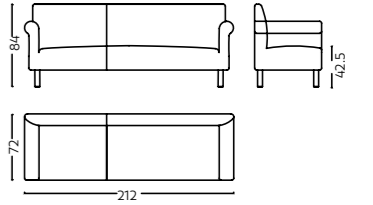

Material Solid wood, upholstered seat & back

Dimensions W 184 x D 87 x H 79 cm
Code SF/U/0022

Aydin

Material Solid Wood, Upholstered Seat & Back

Dimensions L 205 x W 81 x H 91 cm
Code SF/U/0023

Atlanta

Material Solid Wood, Upholstered seat and back

Dimensions L 247 x W 75 x H 76 cm
Code SF/W/0024

Austin

Material Solid Wood, Upholstered seat & back

Dimensions L 180 x W 67 x H 71 cm
Code SF/U/0025

Aytos

Material Solid Wood, Upholstered seat and back

Dimensions L 212 x W 72 x H 84 cm
Code SF/C/0026

Bari

Material Solid Wood, Cane, Upholstered Seat & Back

Dimensions L 212 x W 85 x H 79 cm
Code SF/C/0027

Baris

Material Metal (SS) Base, Upholstered seat and back

Dimensions L 192 x W 85 x H 84 cm
Code SF/U/0028

Dion

Material Metal legs & Upholstery

Dimensions queen L 164 x W 213 x H 94 cm
 Dimensions king L 194 x W 213 x H 94 cm
 Code BD-U/0051/0057

Dublin

Material Solid Wood, Upholstery

Dimensions L 185 x W 215 x H 91 cm
 Code BD-U/ 0053