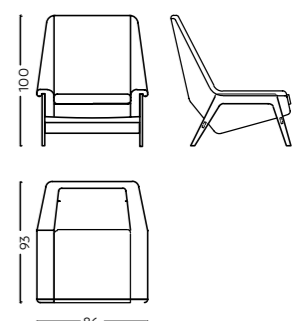

Alden

Material Solid Wood & Upholstered seat and back
 Dimensions L 81 x W 90 x H 90 cm
 Code ARC/U/0007

Alinda

Material Solid Wood & Leather
 Dimensions L 59 x W 79 x H 98 cm
 Code ARC/U/0008

Amisos

Material Solid Wood, Cane, Upholstered seat and back
 Dimensions L 63 x W 84 x H 81 cm
 Code ARC/C/0010

Andros

Material Solid Wood & Cane
 Dimensions L 62 x W 96 x H 90 cm
 Code ARC/C/0011

Argos

Material Solid Wood, Cane
 Dimensions L 71 x W 64 x H 77 cm
 Code ARC/C/0015

Arezzo

Material Solid Wood, Upholstered seat & back
 Dimensions L 86 x W 93 x H 100 cm
 Code ARC/U/0014

ARM CHAIRS | TIMELESS COLLECTION

Apamea

Material Solid Wood, Upholstered seat and back

Dimensions L 77 x W 82 x H 92 cm
Code ARC/W/0013

Antipatria

Material Solid Wood & Upholstery

Dimensions L 72 x W 78 x H 84 cm
Code ARC/U/0016