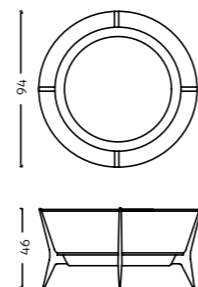

Material Solid wood, Cane, Glass
Dimensions 94 Ø x 46 H cm
Code CT/C/0094