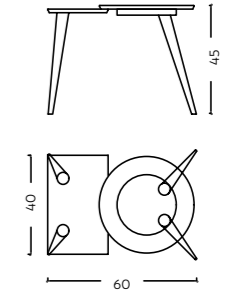

Geneva

Material Solid Wood
 Dimensions L 40 x W 40 x H 50 cm
 Code SDT/0068

Genoa

Material Solid wood, cane
 Dimensions L 42 x W 42 x H 60 cm
 Code SDT/0069

Girona

Material Solid wood, Ply & veneer, Marble Top
 Dimensions 50 Ø x 51 H cm
 Code SDT/0070

Helsinki

Material Solid wood, Glass, Cane

Dimensions 50 Ø x 53 H cm
Code SDT/0076

Hemira

Material Solid Wood, Ply, Veneer

Dimensions L 45 x W 45 x 49 H cm
Code BST/ 0077

Hyele

Material Solid wood, MDF

Dimensions L 60 x W 40 x H 45 cm
Code SDT/0078

Iasus

Material Solid wood, Ply, Veneer

Dimensions L 49 x W 45 x H 60 cm
Code SDT/0079

Imbros

Material Solid wood, Ply, Veneer
 Dimensions L 50 x W 49 x H 53 cm
 Code SDT/0080

Devon side table

Material Solid Wood, Ply, Veneer
 Dimensions L 45 x W 45 x H 50 cm
 Code SDT/ 0131

Edessa Side Table

Material Solid wood, MDF
 Dimensions L 45 x W 45 x H 50 cm
 Code SDT/0078

Elche Side Table