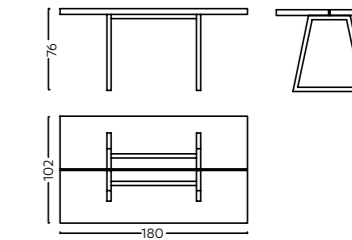

DINING & STUDY TABLES

Entertain family and friends in a dining room that suits your style or create a comfortable study corner for yourself with the range of Dining and Study Tables.

Ithaka

Material Ply & Veneer, Solid Wood, Cane
 Dimensions L 153 x W 60 x H 76 cm
 Code ST/C/0083

Itanos

Material Ply & Veneer & Solid wood
 Dimensions L 199 x W 92 x H 76 cm
 Code DT/W/ 0085

Istanbul

Material Ply & Veneer & MS Legs
 Dimensions L 180 x W 102 x H 76 cm
 Code DT/W/0086

Jizan

Material Solid wood & stone
 Dimensions L 240 x W 110 x H 76 cm
 Code DT/M/0087