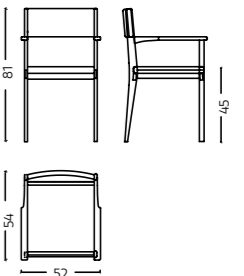

Boura

Material Solid Wood & Cane

Dimensions L 54 x W 60 x H 95 cm
Code DTC/C/0035

Bronx

Material Solid Wood, Upholstered seat and back

Dimensions L 53 x W 54 x H 80 cm
Code DTC/U/0036

Cairo

Material Solid Wood, Upholstered seat & back

Dimensions L 52 x W 54 x H 81 cm
Code DTC/U/0037

Cannes

Material Solid Wood, Cane, Upholstered seat

Dimensions L 58 x W 55 x H 73 cm

Code STC/C/0038

Embrace

Material Solid Wood, Upholstered Seat & Back

Dimensions L 59 x W 55 x H 85 cm

Dion

Material Metal legs & Upholstery

Dimensions queen L 164 x W 213 x H 94 cm
 Dimensions king L 194 x W 213 x H 94 cm
 Code BD-U/0051/0057

Dublin

Material Solid Wood, Upholstery

Dimensions L 185 x W 215 x H 91 cm
 Code BD-U/ 0053