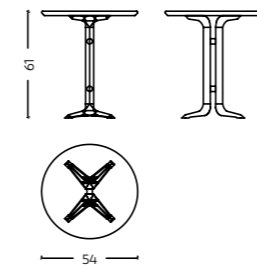

Oakland

Material Solid wood, Ply & Veneer, cane
 Dimensions (L) L 61 x W 40 x H 62 cm
 Dimensions (M) L 51 x W 40 x H 60 cm
 Dimensions (S) L 42 x W 40 x H 57 cm
 Code SDT/ 0063

Florence

Material MS Base & Marble Top
 Dimensions 45 Ø x H 55 cm
 Code SDT/0064

Frankfurt

Material Solid wood, MDF
 Dimensions 76 Ø x 60 H cm
 Code SDT/0065

Gaza

Material Concrete, MS pipe & Solid wood
 Dimensions 35 Ø x 49 H cm
 Code SDT/0066

Gela

Material Solid Wood, Ply, Veneer
 Dimensions 54 Ø x 61 H cm
 Code SDT/ 0067

Geneva

Material Solid Wood
 Dimensions L 40 x W 40 x H 50 cm
 Code SDT/0068

Genoa

Material Solid wood, cane
 Dimensions L 42 x W 42 x H 60 cm
 Code SDT/0069

Girona

Material Solid wood, Ply & veneer, Marble Top
 Dimensions 50 Ø x 51 H cm
 Code SDT/0070