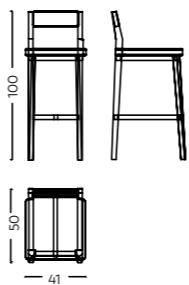

Madrid

Material Solid wood, Ply, Veneer & Cane
 Dimensions L 136 x W 45 x H 75 cm
 Code SB/0113

Malaga

Material Solid Wood, cane, Ply & Veneer
 Dimensions L 167 x W 41 x H 61 cm
 Code TVC/0114

Maroneia

Material Solid wood, Ply, Veneer
 Dimensions L 160 x W 40 x H 50 cm
 Code STL/0115

Masis

Material Solidwood, Ply & veneer/MDF
 Dimensions L 120 x W 40 x H 90 cm
 Code EC/0116

BAR STOOL

Elevate your space with these stylish yet functional Barstools.

BAR STOOL | TIMELESS COLLECTION

Megara

Material Solid wood & Upholstery
Dimensions L 46 x W 49 x H 98 cm
Code STL/0118

BAR STOOL | TIMELESS COLLECTION

Methana

Material Solid wood, Metal, Upholstered Seat
Dimensions L 45 x W 45 x H 74 cm
Code STL/0120

Menton

Material Solid Wood, Upholstered seat & back
Dimensions L 41 x W 50 x H 100 cm
Code STL/0119

Miletos

Material Solidwood, Cane, SS
Dimensions L 44 x W 53 x H 100 cm
Code STC/0121

BENCHES

Modern or traditional benches from make a thoughtful addition to your entryway.

Cordoba

Material Solid wood & Cane
 Dimensions L 147 x W 70 x H 86 cm
 Code BEN/C/0046