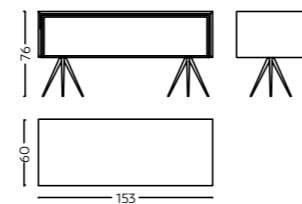

Elche

Material Solid Wood & Cane
 Dimensions queen L 160 x W 212 x H 111 cm
 Dimensions king L 189 x W 209 x H 111 cm
 Code BD- C/0124/0125

Dunkirk

Material Solid Wood, brass caps & upholstery
 Dimensions queen L 160 x W 217 x H 117 cm
 Dimensions king L 190 x W 217 x H 117 cm
 Code BD-U/0054/0129

Devon

Material Solid wood, Ply & Veneer
 Dimensions L 215 x W 215 x H 205 cm
 Code BD-W/0059

Dori

Material Solid wood, upholstery
Dimensions W 243 x D 204 x H 105 cm
Dimensions W 273 x D 204 x H 105 cm
Code BD/W/0052/58

DINING & STUDY TABLES

Entertain family and friends in a dining room that suits your style or create a comfortable study corner for yourself with the range of Dining and Study Tables.

Ithaka

Material Ply & Veneer, Solid Wood, Cane
 Dimensions L 153 x W 60 x H 76 cm
 Code ST/C/0083