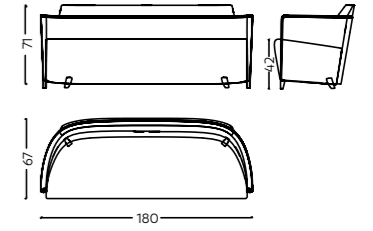

Adrian

Material Solid Wood, Upholstered seat and back

Dimensions Code L 248 x W 92 x H 99 cm SF/U/0020

Assus

Material Solid Wood, Upholstered seat & back

Dimensions Code L 200 x W 89 x H 93 cm SF/U/0021

Aswan

Material Solid wood, upholstered seat & back

Dimensions W 184 x D 87 x H 79 cm
Code SF/U/0022

Aydin

Material Solid Wood, Upholstered Seat & Back

Dimensions L 205 x W 81 x H 91 cm
Code SF/U/0023

Atlanta

Material Solid Wood, Upholstered seat and back

Dimensions L 247 x W 75 x H 76 cm
Code SF/W/0024

Austin

Material Solid Wood, Upholstered seat & back

Dimensions L 180 x W 67 x H 71 cm
Code SF/U/0025

Aytos

Material Solid Wood, Upholstered seat and back

Dimensions L 212 x W 72 x H 84 cm
Code SF/C/0026