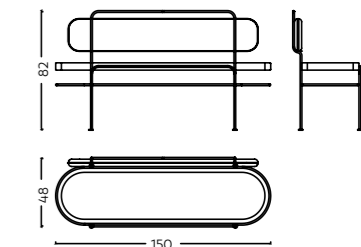

Cork

Material Solid Wood, MS, Upholsterd Back & cane
Dimensions L 150 x W 48 x H 82 cm
Code BEN/W/0047