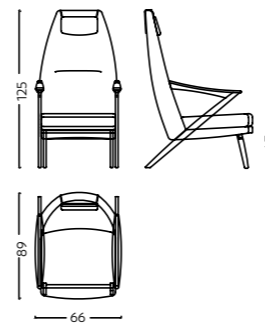

Dimensions L 69 x W 74 x H 75 cm
Code ARC/C/0001

Athens

Material Solid Wood, Cane & Upholstered Seat & Back

Dimensions L 75 x W 83 x H 84 cm
Code ARC/C/0002

Abdera

Material Solid Wood, Upholstered Seat & back
 Dimensions L 66 x W 89 x H 125 cm
 Code ARC/C/0003

Actium

Material Solid Wood, Cane & Dual Upholstered Seat & Back
 Dimensions L 71 x W 79 x H 123 cm
 Code ARC/C/0004

Hippo

Material Solid Wood, Upholstered, Leather Straps
 Dimensions L 108 x W 100 x H 83 cm
 Code ARC/U/0009