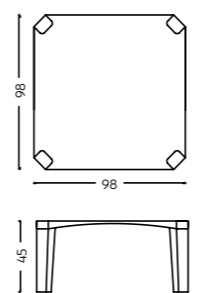

Material Solid Wood
Dimensions L 98 x W 98 x H 45 cm
Code CT/W/0095