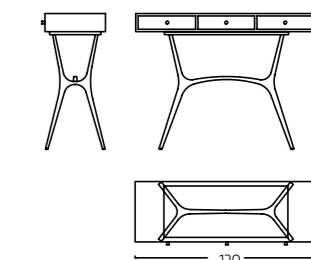

Material Solidwood, Ply & veneer/MDF
Dimensions L 120 x W 40 x H 90 cm
Code EC/0116