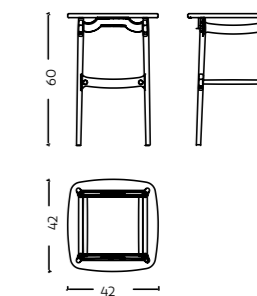

Oakland

Material Solid wood, Ply & Veneer, cane
 Dimensions (L) L 61 x W 40 x H 62 cm
 Dimensions (M) L 51 x W 40 x H 60 cm
 Dimensions (S) L 42 x W 40 x H 57 cm
 Code SDT/ 0063

Florence

Material MS Base & Marble Top
 Dimensions 45 Ø x H 55 cm
 Code SDT/0064

Frankfurt

Material Solid wood, MDF
 Dimensions 76 Ø x 60 H cm
 Code SDT/0065

Gaza

Material Concrete, MS pipe & Solid wood
 Dimensions 35 Ø x 49 H cm
 Code SDT/0066

Gela

Material Solid Wood, Ply, Veneer
 Dimensions 54 Ø x 61 H cm
 Code SDT/ 0067

Geneva

Material Solid Wood
 Dimensions L 40 x W 40 x H 50 cm
 Code SDT/0068

Genoa

Material Solid wood, cane
 Dimensions L 42 x W 42 x H 60 cm
 Code SDT/0069

Girona

Material Solid wood, Ply & veneer, Marble Top
 Dimensions 50 Ø x 51 H cm
 Code SDT/0070