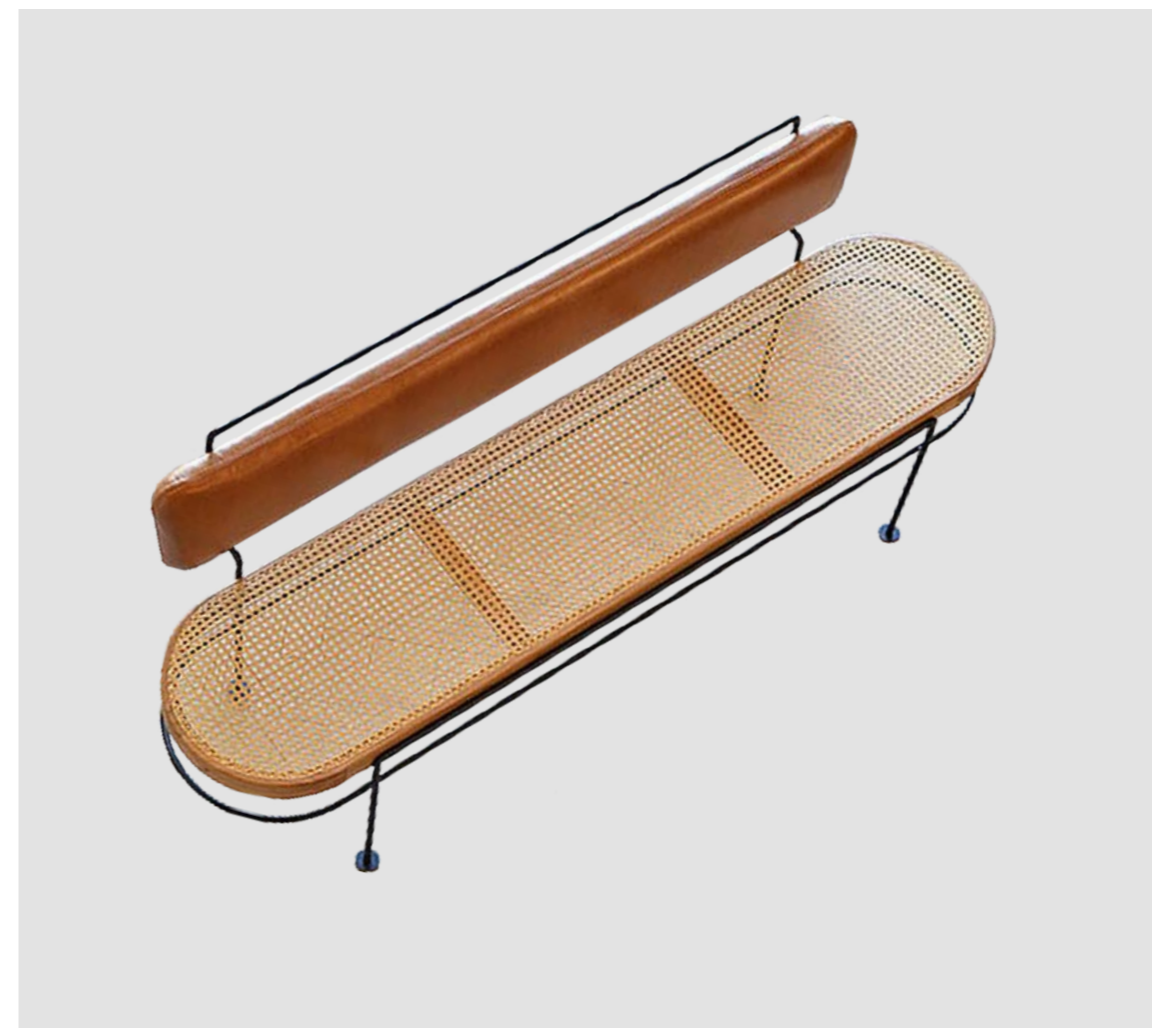

Miletos

Material Solidwood, Cane, SS
Dimensions L 44 x W 53 x H 100 cm
Code STC/0121

BENCHES

Modern or traditional benches from make a thoughtful addition to your entryway.

Cordoba

Material Solid wood & Cane
 Dimensions L 147 x W 70 x H 86 cm
 Code BEN/C/0046