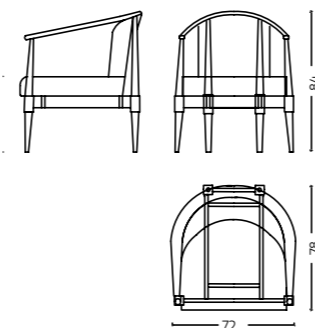

Andros

Material Solid Wood & Cane
 Dimensions L 62 x W 96 x H 90 cm
 Code ARC/C/0011

Argos

Material Solid Wood, Cane
 Dimensions L 71 x W 64 x H 77 cm
 Code ARC/C/0015

Arezzo

Material Solid Wood, Upholstered seat & back
 Dimensions L 86 x W 93 x H 100 cm
 Code ARC/U/0014

ARM CHAIRS | TIMELESS COLLECTION

Apamea

Material Solid Wood, Upholstered seat and back

Dimensions L 77 x W 82 x H 92 cm
Code ARC/W/0013

Antipatria

Material Solid Wood & Upholstery

Dimensions L 72 x W 78 x H 84 cm
Code ARC/U/0016