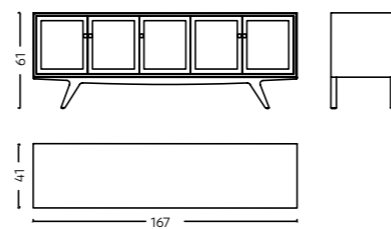

Dimensions L 65 x W 27 x H 55 cm
Code BS/0111

Lyon

Material Solid wood, Ply, Veneer

Dimensions L 129 x W 43 x H 163 cm
Code BU/0110

CONSOLES

Perfect for everything from creating an impressive entryway to showcasing artful collectibles, our range of Console Tables embodies the perfect union of style and function.

Madrid

Material Solid wood, Ply, Veneer & Cane
 Dimensions L 136 x W 45 x H 75 cm
 Code SB/0113

Malaga

Material Solid Wood, cane, Ply & Veneer
 Dimensions L 167 x W 41 x H 61 cm
 Code TVC/0114

Maroneia

Material Solid wood, Ply, Veneer
 Dimensions L 160 x W 40 x H 50 cm
 Code STL/0115