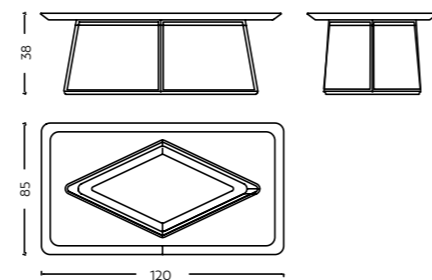

Devon side table

Material Solid Wood, Ply, Veneer
 Dimensions L 45 x W 45 x H 50 cm
 Code SDT/ 0131

Edessa Side Table

Material Solid wood, MDF
 Dimensions L 45 x W 45 x H 50 cm
 Code SDT/0078

Elche Side Table

Material Solid wood, Ply, Veneer
 Dimensions L 46 x W 40 x H 45 cm
 Code SDT/0079

CENTRE TABLES

Timeless Centre Tables that will bring life into your living room. Our extensive range offers variety, for any interior aesthetics.

Kannia

Material Solid wood, Cane, Glass
 Dimensions 94 Ø x 46 H cm
 Code CT/C/0094

Krakow

Material Solid Wood
 Dimensions L 98 x W 98 x H 45 cm
 Code CT/W/0095

Kyrenia

Material Solid wood, Glass
 Dimensions 75 Ø x H 39 cm
 Code CT/W/0096

La Garde

Material Concrete, MS base
 Dimensions 94 Ø x H 40 cm
 Code CT/M/0097

Lamia

Material Solid wood, cane, Ply & Veneer
 Dimensions L 120 x W 85 x H 38 cm
 Code CT/C/0098

Lato

Material Solid Wood
 Dimensions L 86 x W 86 x H 42 cm
 Code CT/W/0100