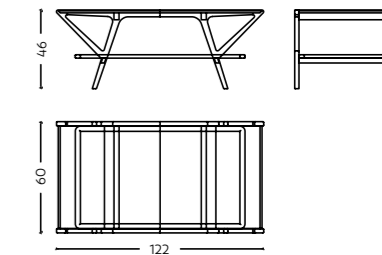

Material Solid wood, Cane, Ply Veneer
Dimensions L 122 x W 60 x H 46 cm
Code CT/W/0101