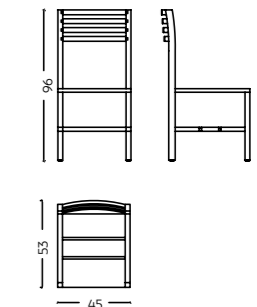

Dimensions L 52 x W 54 x H 81 cm
Code DTC/U/0037

Cannes

Material Solid Wood, Cane, Upholstered seat

Dimensions L 58 x W 55 x H 73 cm

Code STC/C/0038

Embrace

Material Solid Wood, Upholstered Seat & Back

Dimensions L 59 x W 55 x H 85 cm

Code ACC/U/0039

Casper

Material Solid Wood, Upholstered seat

Dimensions L 59 x W 55 x H 72 cm

Code DTC/W/0040

Chios

Material Solid Wood

Dimensions L 45 x W 53 x H 96 cm

Dion

Material Metal legs & Upholstery

Dimensions queen L 164 x W 213 x H 94 cm
 Dimensions king L 194 x W 213 x H 94 cm
 Code BD-U/0051/0057

Dublin

Material Solid Wood, Upholstery

Dimensions L 185 x W 215 x H 91 cm
 Code BD-U/ 0053