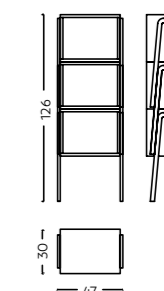

Dimensions L 94 x W 90 x H 38 cm
Code CT/M/0103

Lindus

Material Solid wood, MDF

Dimensions L 110 x W 70 x H 37 cm
Code CT/W/0122

SHELVES & BAR

Create an elegant storage space with functional and modern Shelves and Bar units

Lisbon

Material Solid wood, Ply, Veneer
 Dimensions L 56 x W 37 x H 179 cm
 Code BS/0105

Lodi

Material Solid Wood, Ply, Veneer, glass
 Dimensions L 164 x W 44 x H 199 cm
 Code DU/0106

Lucca

Material Solid wood, Ply, Veneer
 Dimensions L 47 x W 30 x H 126 cm
 Code STL/0107

Luxor

Material Solidwood, cane, Ply & veneer
 Dimensions L 85 x W 63 x H 225 cm
 Code WD/0108

Marmara

Material Solid wood, Ply, Veneer

Dimensions L 140 x W 45 x H 180 cm
Code BS - /0112

Mallia

Material Solid Wood & Cane

Dimensions L 65 x W 27 x H 55 cm
Code BS/0111

Lyon

Material Solid wood, Ply, Veneer

Dimensions L 129 x W 43 x H 163 cm
Code BU/0110

CONSOLES

Perfect for everything from creating an impressive entryway to showcasing artful collectibles, our range of Console Tables embodies the perfect union of style and function.