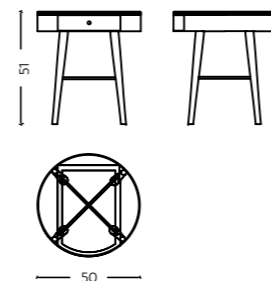

Geneva

Material Solid Wood
 Dimensions L 40 x W 40 x H 50 cm
 Code SDT/0068

Genoa

Material Solid wood, cane
 Dimensions L 42 x W 42 x H 60 cm
 Code SDT/0069

Girona

Material Solid wood, Ply & veneer, Marble Top
 Dimensions 50 Ø x 51 H cm
 Code SDT/0070