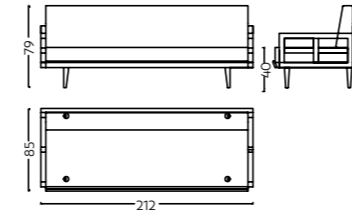

Material Solid Wood, Cane, Upholstered Seat & Back

Dimensions L 212 x W 85 x H 79 cm
Code SF/C/0027