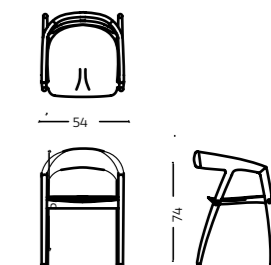

Dimensions L 52 x W 54 x H 81 cm
Code DTC/U/0037

Cannes

Material Solid Wood, Cane, Upholstered seat

Dimensions L 58 x W 55 x H 73 cm

Code STC/C/0038

Embrace

Material Solid Wood, Upholstered Seat & Back

Dimensions L 59 x W 55 x H 85 cm

Code ACC/U/0039

Casper

Material Solid Wood, Upholstered seat

Dimensions L 59 x W 55 x H 72 cm

Code DTC/W/0040

Chios

Material Solid Wood

Dimensions L 45 x W 53 x H 96 cm

Code DTC/W/0041

Cholet

Material Solid Wood & Cane
Dimensions L 48 x W 60 x H 90 cm
Code DTC/W/0042

Colmar

Material Solid Wood & Upholstered frame
Dimensions L 56 x W 55 x H 80 cm
Code ACC/U/0043

Ebony & Ivory

Material Solid Wood
Dimensions L 54 x W 52 x H 74 cm
Code STC/W/0045

SOFAS

A fabulous focal point for living room and lounge room. Our extensive range of Sofas and Daybeds are a combination of refined design and style.