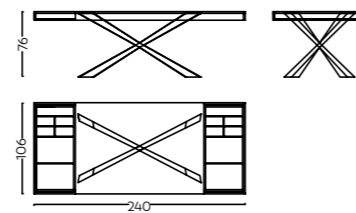

Material Ply, Veneer, & Solid Wood
Dimensions L 240 x W 106 x H 76 cm
Code DT/W/0088