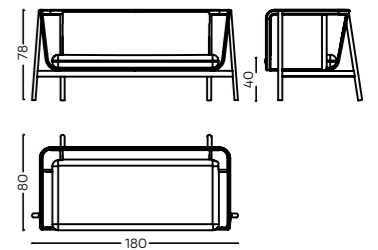

Barka

Material Metal legs, Upholstered frame

Dimensions L 176 x W 87 x H 80cm
Code SF/U/0029

Bayonne

Material Solid Wood, Upholstered frame

Dimensions L 161 x W 86 x H 106 cm
Code SF/U/0030

Baza

Material Solid Wood, Cane & Upholstered seat

Dimensions L 269 x W 93 x H 90 cm
Code SF/C/0031

Ago

Material Solid Wood, Upholstered Frame

Dimensions L 182 x W 94 x H 73 cm
Code SF/U/0032

Berge

Material Metal, Upholstered Frame

Dimensions L 211 x W 87 x H 83 cm
Code SF/U/0033

Berlin

Material Solid wood, Cane, & Upholstered seat

Dimensions L 180 x W 80 x H 78 cm
Code SF/C/0126

BEDS

Because you deserve to rest in style, a range of thoughtfully designed contemporary Beds that integrate traditional and modern forms.

Dion

Material Metal legs & Upholstery

Dimensions queen L 164 x W 213 x H 94 cm
 Dimensions king L 194 x W 213 x H 94 cm
 Code BD-U/0051/0057

Dublin

Material Solid Wood, Upholstery

Dimensions L 185 x W 215 x H 91 cm
 Code BD-U/ 0053