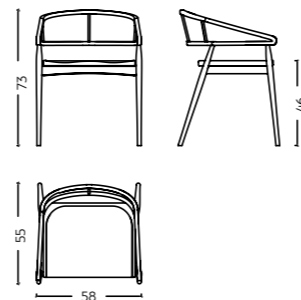

Boura

Material Solid Wood & Cane

Dimensions L 54 x W 60 x H 95 cm
Code DTC/C/0035

Bronx

Material Solid Wood, Upholstered seat and back

Dimensions L 53 x W 54 x H 80 cm
Code DTC/U/0036

Cairo

Material Solid Wood, Upholstered seat & back

Dimensions L 52 x W 54 x H 81 cm
Code DTC/U/0037

Cannes

Material Solid Wood, Cane, Upholstered seat

Dimensions L 58 x W 55 x H 73 cm

Code STC/C/0038

Embrace

Material Solid Wood, Upholstered Seat & Back

Dimensions L 59 x W 55 x H 85 cm