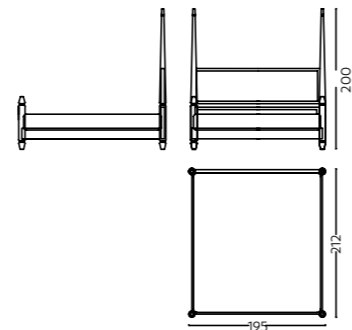

Dion

Material Metal legs & Upholstery

Dimensions queen L 164 x W 213 x H 94 cm
 Dimensions king L 194 x W 213 x H 94 cm
 Code BD-U/0051/0057

Dublin

Material Solid Wood, Upholstery

Dimensions L 185 x W 215 x H 91 cm
 Code BD-U/ 0053

Denver

Material Solid wood, Cane

Dimensions Q W 158 x D 217 x H 110 cm
 Dimensions K W 189 x D 217 x H 110 cm
 Code BD/C/0049/55

Edessa

Material Solid wood, Ply. MDF
 Dimensions L 195 x W 212 x H 200 cm
 Code BD-W/0061

Elche

Material Solid Wood & Cane
 Dimensions queen L 160 x W 212 x H 111 cm
 Dimensions king L 189 x W 209 x H 111 cm
 Code BD- C/0124/0125

Dunkirk

Material Solid Wood, brass caps & upholstery
 Dimensions queen L 160 x W 217 x H 117 cm
 Dimensions king L 190 x W 217 x H 117 cm
 Code BD-U/0054/0129