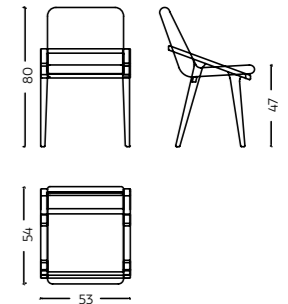

Boura

Material Solid Wood & Cane

Dimensions L 54 x W 60 x H 95 cm
Code DTC/C/0035

Bronx

Material Solid Wood, Upholstered seat and back

Dimensions L 53 x W 54 x H 80 cm
Code DTC/U/0036

Cairo

Material Solid Wood, Upholstered seat & back

Dimensions L 52 x W 54 x H 81 cm
Code DTC/U/0037

Cannes

Material Solid Wood, Cane, Upholstered seat

Dimensions L 58 x W 55 x H 73 cm

Code STC/C/0038

Embrace

Material Solid Wood, Upholstered Seat & Back

Dimensions L 59 x W 55 x H 85 cm