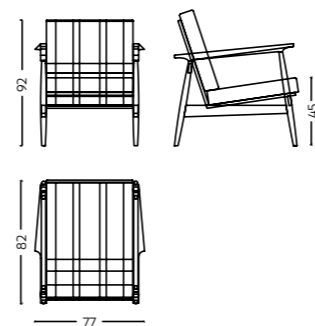

Alden

Material Solid Wood & Upholstered seat and back
 Dimensions L 81 x W 90 x H 90 cm
 Code ARC/U/0007

Alinda

Material Solid Wood & Leather
 Dimensions L 59 x W 79 x H 98 cm
 Code ARC/U/0008

Amisos

Material Solid Wood, Cane, Upholstered seat and back
 Dimensions L 63 x W 84 x H 81 cm
 Code ARC/C/0010

Andros

Material Solid Wood & Cane
 Dimensions L 62 x W 96 x H 90 cm
 Code ARC/C/0011

Argos

Material Solid Wood, Cane
 Dimensions L 71 x W 64 x H 77 cm
 Code ARC/C/0015

Arezzo

Material Solid Wood, Upholstered seat & back
 Dimensions L 86 x W 93 x H 100 cm
 Code ARC/U/0014

ARM CHAIRS | TIMELESS COLLECTION

Apamea

Material Solid Wood, Upholstered seat and back

Dimensions L 77 x W 82 x H 92 cm
Code ARC/W/0013

Antipatria

Material Solid Wood & Upholstery

Dimensions L 72 x W 78 x H 84 cm
Code ARC/U/0016