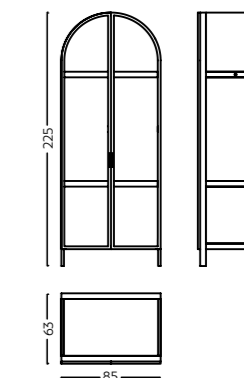

Dimensions L 94 x W 90 x H 38 cm
Code CT/M/0103

Lindus

Material Solid wood, MDF

Dimensions L 110 x W 70 x H 37 cm
Code CT/W/0122

SHELVES & BAR

Create an elegant storage space with functional and modern Shelves and Bar units

Lisbon

Material Solid wood, Ply, Veneer
 Dimensions L 56 x W 37 x H 179 cm
 Code BS/0105

Lodi

Material Solid Wood, Ply, Veneer, glass
 Dimensions L 164 x W 44 x H 199 cm
 Code DU/0106

Lucca

Material Solid wood, Ply, Veneer
 Dimensions L 47 x W 30 x H 126 cm
 Code STL/0107

Luxor

Material Solidwood, cane, Ply & veneer
 Dimensions L 85 x W 63 x H 225 cm
 Code WD/0108

Marmara

Material Solid wood, Ply, Veneer

Dimensions L 140 x W 45 x H 180 cm
Code BS - /0112

Mallia

Material Solid Wood & Cane

Dimensions L 65 x W 27 x H 55 cm
Code BS/0111

Lyon

Material Solid wood, Ply, Veneer

Dimensions L 129 x W 43 x H 163 cm
Code BU/0110

CONSOLES

Perfect for everything from creating an impressive entryway to showcasing artful collectibles, our range of Console Tables embodies the perfect union of style and function.