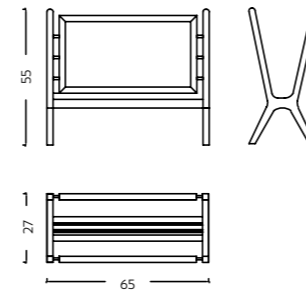

Luxor

Material Solidwood, cane, Ply & veneer
 Dimensions L 85 x W 63 x H 225 cm
 Code WD/0108

Marmara

Material Solid wood, Ply, Veneer

Dimensions L 140 x W 45 x H 180 cm
Code BS - /0112

Mallia

Material Solid Wood & Cane

Dimensions L 65 x W 27 x H 55 cm
Code BS/0111

Lyon

Material Solid wood, Ply, Veneer

Dimensions L 129 x W 43 x H 163 cm
Code BU/0110

CONSOLES

Perfect for everything from creating an impressive entryway to showcasing artful collectibles, our range of Console Tables embodies the perfect union of style and function.

Madrid

Material Solid wood, Ply, Veneer & Cane
 Dimensions L 136 x W 45 x H 75 cm
 Code SB/0113

Malaga

Material Solid Wood, cane, Ply & Veneer
 Dimensions L 167 x W 41 x H 61 cm
 Code TVC/0114

Maroneia

Material Solid wood, Ply, Veneer
 Dimensions L 160 x W 40 x H 50 cm
 Code STL/0115