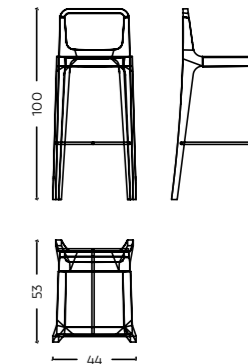

Dimensions L 65 x W 27 x H 55 cm
Code BS/0111

Lyon

Material Solid wood, Ply, Veneer

Dimensions L 129 x W 43 x H 163 cm
Code BU/0110

CONSOLES

Perfect for everything from creating an impressive entryway to showcasing artful collectibles, our range of Console Tables embodies the perfect union of style and function.

Madrid

Material Solid wood, Ply, Veneer & Cane
 Dimensions L 136 x W 45 x H 75 cm
 Code SB/0113

Malaga

Material Solid Wood, cane, Ply & Veneer
 Dimensions L 167 x W 41 x H 61 cm
 Code TVC/0114

Maroneia

Material Solid wood, Ply, Veneer
 Dimensions L 160 x W 40 x H 50 cm
 Code STL/0115

Masis

Material Solidwood, Ply & veneer/MDF
 Dimensions L 120 x W 40 x H 90 cm
 Code EC/0116

BAR STOOL

Elevate your space with these stylish yet functional Barstools.

BAR STOOL | TIMELESS COLLECTION

Megara

Material Solid wood & Upholstery
Dimensions L 46 x W 49 x H 98 cm
Code STL/0118

Miletos

Material Solidwood, Cane, SS
Dimensions L 44 x W 53 x H 100 cm
Code STC/0121

BENCHES

Modern or traditional benches from make a thoughtful addition to your entryway.

Cordoba

Material Solid wood & Cane
 Dimensions L 147 x W 70 x H 86 cm
 Code BEN/C/0046