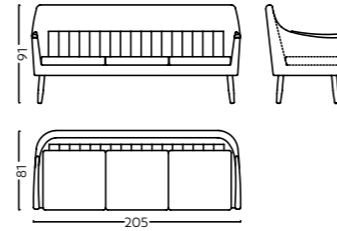

Aries

Material Solid Wood, Cane, Upholstered seat & Back

Dimensions Code L 212 x W 80 x H 90 cm SF/C/0018

Arras

Material Solid Wood, Cane & Upholstered seat & back

Dimensions Code L 233 x W 87 x H 88 cm SF/C/0019

Adrian

Material Solid Wood, Upholstered seat and back

Dimensions Code L 248 x W 92 x H 99 cm SF/U/0020

Assus

Material Solid Wood, Upholstered seat & back

Dimensions Code L 200 x W 89 x H 93 cm SF/U/0021

Aswan

Material Solid wood, upholstered seat & back

Dimensions W 184 x D 87 x H 79 cm
Code SF/U/0022

Aydin

Material Solid Wood, Upholstered Seat & Back

Dimensions L 205 x W 81 x H 91 cm
Code SF/U/0023

Atlanta

Material Solid Wood, Upholstered seat and back