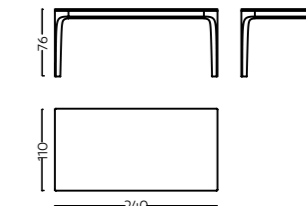

Dion

Material Metal legs & Upholstery

Dimensions queen L 164 x W 213 x H 94 cm
 Dimensions king L 194 x W 213 x H 94 cm
 Code BD-U/0051/0057

Dublin

Material Solid Wood, Upholstery

Dimensions L 185 x W 215 x H 91 cm
 Code BD-U/ 0053

DINING & STUDY TABLES

Entertain family and friends in a dining room that suits your style or create a comfortable study corner for yourself with the range of Dining and Study Tables.

Ithaka

Material Ply & Veneer, Solid Wood, Cane
 Dimensions L 153 x W 60 x H 76 cm
 Code ST/C/0083

Itanos

Material Ply & Veneer & Solid wood
 Dimensions L 199 x W 92 x H 76 cm
 Code DT/W/ 0085

Istanbul

Material Ply & Veneer & MS Legs
 Dimensions L 180 x W 102 x H 76 cm
 Code DT/W/0086

Jizan

Material Solid wood & stone
 Dimensions L 240 x W 110 x H 76 cm
 Code DT/M/0087

Juno

Material Ply, Veneer, & Solid Wood
 Dimensions L 240 x W 106 x H 76 cm
 Code DT/W/0088

Kepoi

Material Solid wood, Ply, Veneer & Leather
 Dimensions L 150 x W 55 x H 76 cm
 Code ST/W/ 0090

Knidos

Material Ply, Veneer & Solid wood
 Dimensions 140 Ø x 75 H cm
 Code DT/W/0091