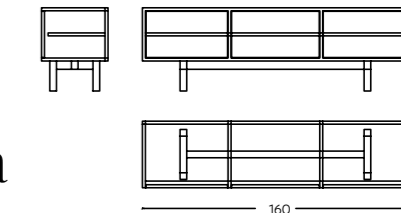

Dimensions L 65 x W 27 x H 55 cm
Code BS/0111

Lyon

Material Solid wood, Ply, Veneer

Dimensions L 129 x W 43 x H 163 cm
Code BU/0110

CONSOLES

Perfect for everything from creating an impressive entryway to showcasing artful collectibles, our range of Console Tables embodies the perfect union of style and function.

Madrid

Material Solid wood, Ply, Veneer & Cane
 Dimensions L 136 x W 45 x H 75 cm
 Code SB/0113

Malaga

Material Solid Wood, cane, Ply & Veneer
 Dimensions L 167 x W 41 x H 61 cm
 Code TVC/0114

Maroneia

Material Solid wood, Ply, Veneer
 Dimensions L 160 x W 40 x H 50 cm
 Code STL/0115