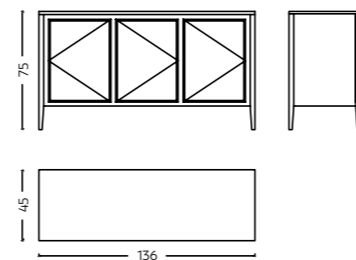

Luxor

Material Solidwood, cane, Ply & veneer
 Dimensions L 85 x W 63 x H 225 cm
 Code WD/0108

Marmara

Material Solid wood, Ply, Veneer

Dimensions L 140 x W 45 x H 180 cm
Code BS - /0112

Mallia

Material Solid Wood & Cane

Dimensions L 65 x W 27 x H 55 cm
Code BS/0111

Lyon

Material Solid wood, Ply, Veneer

Dimensions L 129 x W 43 x H 163 cm
Code BU/0110

CONSOLES

Perfect for everything from creating an impressive entryway to showcasing artful collectibles, our range of Console Tables embodies the perfect union of style and function.

Madrid

Material Solid wood, Ply, Veneer & Cane
 Dimensions L 136 x W 45 x H 75 cm
 Code SB/0113

Malaga

Material Solid Wood, cane, Ply & Veneer
 Dimensions L 167 x W 41 x H 61 cm
 Code TVC/0114

Maroneia

Material Solid wood, Ply, Veneer
 Dimensions L 160 x W 40 x H 50 cm
 Code STL/0115