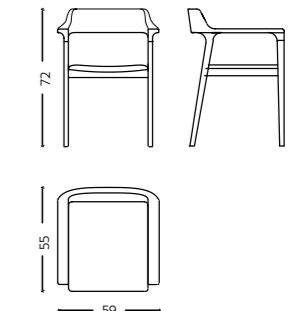

Material Solid Wood, Upholstered seat

Dimensions L 59 x W 55 x H 72 cm

Code DTC/W/0040