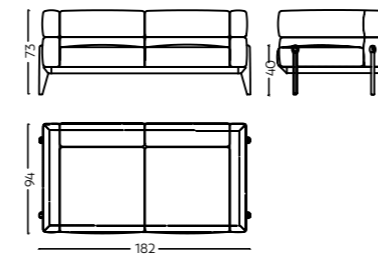

Bari

Material Solid Wood, Cane, Upholstered Seat & Back

Dimensions L 212 x W 85 x H 79 cm
Code SF/C/0027

Baris

Material Metal (SS) Base, Upholstered seat and back

Dimensions L 192 x W 85 x H 84 cm
Code SF/U/0028

Barka

Material Metal legs, Upholstered frame

Dimensions L 176 x W 87 x H 80cm
Code SF/U/0029

Bayonne

Material Solid Wood, Upholstered frame

Dimensions L 161 x W 86 x H 106 cm
Code SF/U/0030

Baza

Material Solid Wood, Cane & Upholstered seat

Dimensions L 269 x W 93 x H 90 cm
Code SF/C/0031

Ago

Material Solid Wood, Upholstered Frame

Dimensions L 182 x W 94 x H 73 cm
Code SF/U/0032

Berge

Material Metal, Upholstered Frame

Dimensions L 211 x W 87 x H 83 cm
Code SF/U/0033

Dion

Material Metal legs & Upholstery

Dimensions queen L 164 x W 213 x H 94 cm
 Dimensions king L 194 x W 213 x H 94 cm
 Code BD-U/0051/0057

Dublin

Material Solid Wood, Upholstery

Dimensions L 185 x W 215 x H 91 cm
 Code BD-U/ 0053