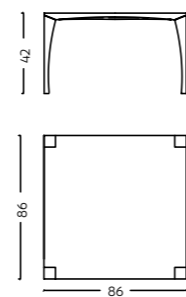

Kannia

Material Solid wood, Cane, Glass
 Dimensions 94 Ø x 46 H cm
 Code CT/C/0094

Krakow

Material Solid Wood
 Dimensions L 98 x W 98 x H 45 cm
 Code CT/W/0095

Kyrenia

Material Solid wood, Glass
 Dimensions 75 Ø x H 39 cm
 Code CT/W/0096

La Garde

Material Concrete, MS base
 Dimensions 94 Ø x H 40 cm
 Code CT/M/0097

Lamia

Material Solid wood, cane, Ply & Veneer
 Dimensions L 120 x W 85 x H 38 cm
 Code CT/C/0098

Lato

Material Solid Wood
 Dimensions L 86 x W 86 x H 42 cm
 Code CT/W/0100