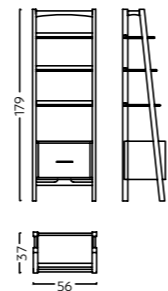

Material Solid wood, Ply, Veneer
Dimensions L 56 x W 37 x H 179 cm
Code BS/0105