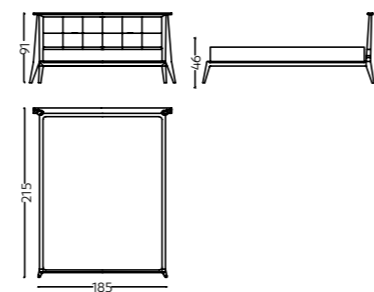

Dion

Material Metal legs & Upholstery

Dimensions queen L 164 x W 213 x H 94 cm
 Dimensions king L 194 x W 213 x H 94 cm
 Code BD-U/0051/0057

Dublin

Material Solid Wood, Upholstery

Dimensions L 185 x W 215 x H 91 cm
 Code BD-U/ 0053

Denver

Material Solid wood, Cane

Dimensions Q W 158 x D 217 x H 110 cm
 Dimensions K W 189 x D 217 x H 110 cm
 Code BD/C/0049/55

Edessa

Material Solid wood, Ply. MDF
 Dimensions L 195 x W 212 x H 200 cm
 Code BD-W/0061