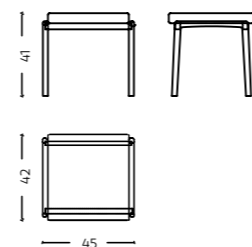

Myos

Material Solid Wood, Ply & Veneer
Dimensions L 90 x W 51 x H 107 cm
Code COD/0123

FOOT STOOL & POUFF

Chic Footsools pieces that have an impact far greater than their size.

Arezzo, Ottoman

Material Solid wood & Upholstered Seat
 Dimensions L 45 x W 42 x H 41 cm
 Code FTS/U/0127