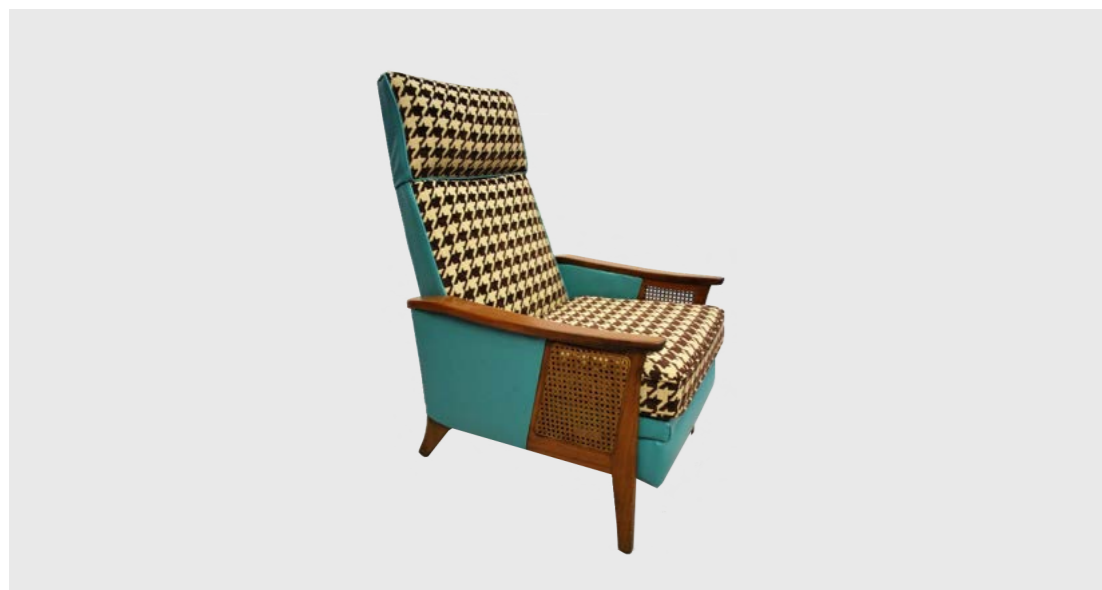

ARMCHAIRS

A fabulous focal point for living room and lounge room. Our extensive range of Sofas and Daybeds are a combination of refined design and style.

Tub Chair

Material Solid Wood, Cane & Upholstered Seat

Dimensions L 69 x W 74 x H 75 cm
Code ARC/C/0001

Athens

Material Solid Wood, Cane & Upholstered Seat & Back

Dimensions L 75 x W 83 x H 84 cm
Code ARC/C/0002

Abdera

Material Solid Wood, Upholstered Seat & back
 Dimensions L 66 x W 89 x H 125 cm
 Code ARC/C/0003