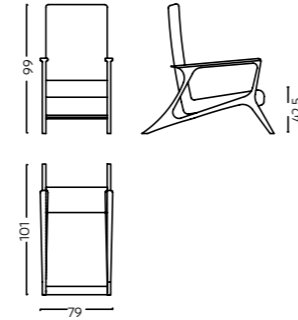

Material Solid Wood & fixed upholstered seat and back
Dimensions L 79 x W 101 x H 99 cm
Code ARC/W/0005