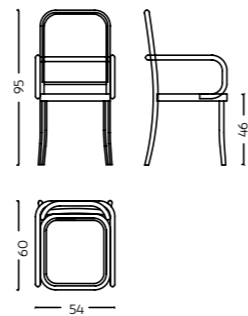

ARM CHAIRS | TIMELESS COLLECTION

Apamea

Material Solid Wood, Upholstered seat and back

Dimensions L 77 x W 82 x H 92 cm
Code ARC/W/0013

Antipatria

Material Solid Wood & Upholstery

Dimensions L 72 x W 78 x H 84 cm
Code ARC/U/0016

DINING & STUDY CHAIRS

A range of chairs for the dining set and the study, in a variety of Material, finishes and styles.

Bern

Material Solid Wood, Cane, Upholstered seat

Dimensions L 47 x W 56 x H 106 cm
Code DTC/C/0034

Boura

Material Solid Wood & Cane

Dimensions L 54 x W 60 x H 95 cm
Code DTC/C/0035

Bronx

Material Solid Wood, Upholstered seat and back

Dimensions L 53 x W 54 x H 80 cm
Code DTC/U/0036

Cairo

Material Solid Wood, Upholstered seat & back

Dion

Material Metal legs & Upholstery

Dimensions queen L 164 x W 213 x H 94 cm
 Dimensions king L 194 x W 213 x H 94 cm
 Code BD-U/0051/0057

Dublin

Material Solid Wood, Upholstery

Dimensions L 185 x W 215 x H 91 cm
 Code BD-U/ 0053