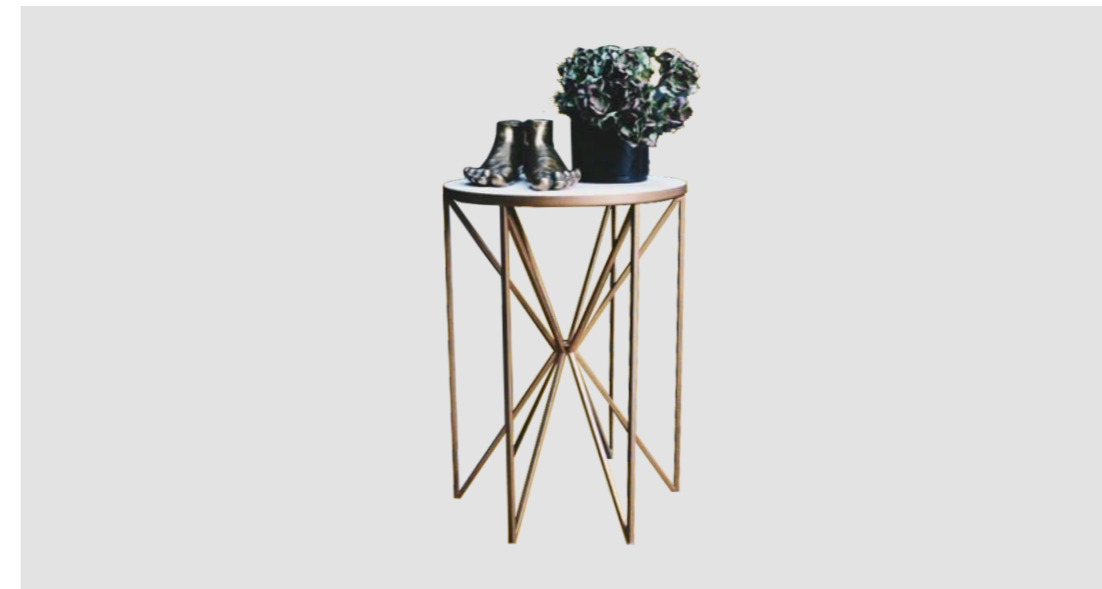

Florence

Material MS Base & Marble Top
Dimensions 45 Ø x H 55 cm
Code SDT/0064