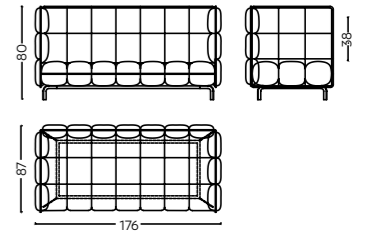

Dimensions L 247 x W 75 x H 76 cm
Code SF/W/0024

Austin

Material Solid Wood, Upholstered seat & back

Dimensions L 180 x W 67 x H 71 cm
Code SF/U/0025

Aytos

Material Solid Wood, Upholstered seat and back

Dimensions L 212 x W 72 x H 84 cm
Code SF/C/0026

Bari

Material Solid Wood, Cane, Upholstered Seat & Back

Dimensions L 212 x W 85 x H 79 cm
Code SF/C/0027

Baris

Material Metal (SS) Base, Upholstered seat and back

Dimensions L 192 x W 85 x H 84 cm
Code SF/U/0028

Barka

Material Metal legs, Upholstered frame

Dimensions L 176 x W 87 x H 80cm
Code SF/U/0029

Bayonne

Material Solid Wood, Upholstered frame

Dimensions L 161 x W 86 x H 106 cm
Code SF/U/0030

Baza

Material Solid Wood, Cane & Upholstered seat