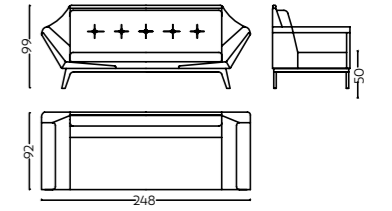

Material Solid Wood
Dimensions L 54 x W 52 x H 74 cm
Code STC/W/0045

SOFAS

A fabulous focal point for living room and lounge room. Our extensive range of Sofas and Daybeds are a combination of refined design and style.

Aries

Material Solid Wood, Cane, Upholstered seat & Back

Dimensions Code L 212 x W 80 x H 90 cm SF/C/0018

Arras

Material Solid Wood, Cane & Upholstered seat & back

Dimensions Code L 233 x W 87 x H 88 cm SF/C/0019

Adrian

Material Solid Wood, Upholstered seat and back

Dimensions Code L 248 x W 92 x H 99 cm SF/U/0020

Assus

Material Solid Wood, Upholstered seat & back

Dimensions Code L 200 x W 89 x H 93 cm SF/U/0021

Aswan