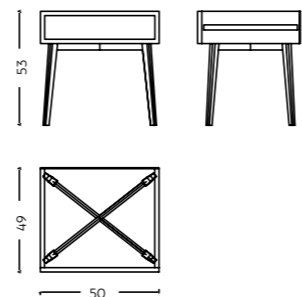

Helsinki

Material Solid wood, Glass, Cane

Dimensions 50 Ø x 53 H cm
Code SDT/0076

Hemira

Material Solid Wood, Ply, Veneer

Dimensions L 45 x W 45 x 49 H cm
Code BST/ 0077

Hyele

Material Solid wood, MDF

Dimensions L 60 x W 40 x H 45 cm
Code SDT/0078

Iasus

Material Solid wood, Ply, Veneer

Dimensions L 49 x W 45 x H 60 cm
Code SDT/0079

Imbros

Material Solid wood, Ply, Veneer
 Dimensions L 50 x W 49 x H 53 cm
 Code SDT/0080

Devon side table

Material Solid Wood, Ply, Veneer
 Dimensions L 45 x W 45 x H 50 cm
 Code SDT/ 0131

Edessa Side Table

Material Solid wood, MDF
 Dimensions L 45 x W 45 x H 50 cm
 Code SDT/0078

Elche Side Table