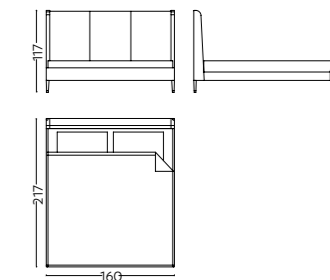

Dion

Material Metal legs & Upholstery

Dimensions queen L 164 x W 213 x H 94 cm
 Dimensions king L 194 x W 213 x H 94 cm
 Code BD-U/0051/0057

Dublin

Material Solid Wood, Upholstery

Dimensions L 185 x W 215 x H 91 cm
 Code BD-U/ 0053

Denver

Material Solid wood, Cane

Dimensions Q W 158 x D 217 x H 110 cm
 Dimensions K W 189 x D 217 x H 110 cm
 Code BD/C/0049/55

Edessa

Material Solid wood, Ply. MDF
 Dimensions L 195 x W 212 x H 200 cm
 Code BD-W/0061

Elche

Material Solid Wood & Cane
 Dimensions queen L 160 x W 212 x H 111 cm
 Dimensions king L 189 x W 209 x H 111 cm
 Code BD- C/0124/0125

Dunkirk

Material Solid Wood, brass caps & upholstery
 Dimensions queen L 160 x W 217 x H 117 cm
 Dimensions king L 190 x W 217 x H 117 cm
 Code BD-U/0054/0129