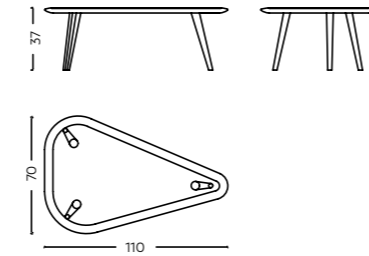

Laval

Material Solid wood, Cane, Ply Veneer
 Dimensions L 122 x W 60 x H 46 cm
 Code CT/W/0101

Lebena

Material Marble, Metal base
 Dimensions L 153 x W 71 x H 46 cm
 Code CT/M/0102

Larissa

Material Solid wood, Marble

Dimensions L 94 x W 90 x H 38 cm
Code CT/M/0103

Lindus

Material Solid wood, MDF

Dimensions L 110 x W 70 x H 37 cm
Code CT/W/0122

SHELVES & BAR

Create an elegant storage space with functional and modern Shelves and Bar units