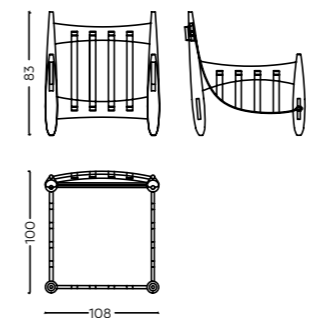

Hippo

Material Solid Wood, Upholstered, Leather Straps
Dimensions L 108 x W 100 x H 83 cm
Code ARC/U/0009