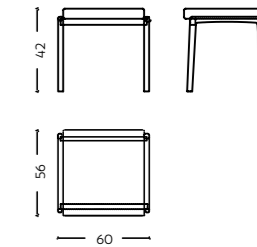

Cork

Material Solid Wood, MS, Upholsterd Back & cane
 Dimensions L 150 x W 48 x H 82 cm
 Code BEN/W/0047

CHEST OF DRAWERS

Fabulous Chest of Drawers to transform your space, in variety of Material, finishes and styles.

Myos

Material Solid Wood, Ply & Veneer
Dimensions L 90 x W 51 x H 107 cm
Code COD/0123

FOOT STOOL & POUFF

Chic Footsools pieces that have an impact far greater than their size.

Arezzo, Ottoman

Material Solid wood & Upholstered Seat
 Dimensions L 45 x W 42 x H 41 cm
 Code FTS/U/0127

Adelaide, Ottoman

Material Solid Wood & Upholstered seat
 Dimensions L 55 x W 44 x H 42 cm
 Code FTS/U/0187

Amisos, Ottoman

Material Solid wood, Cane & Upholstered Seat
 Dimensions L 60 x W 56 x H 42 cm
 Code FTS/C/0130