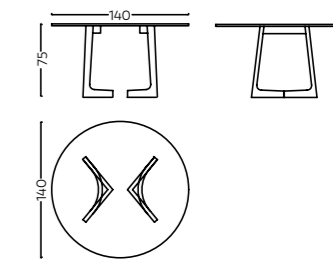

Itanos

Material Ply & Veneer & Solid wood
 Dimensions L 199 x W 92 x H 76 cm
 Code DT/W/ 0085

Istanbul

Material Ply & Veneer & MS Legs
 Dimensions L 180 x W 102 x H 76 cm
 Code DT/W/0086

Jizan

Material Solid wood & stone
 Dimensions L 240 x W 110 x H 76 cm
 Code DT/M/0087

Juno

Material Ply, Veneer, & Solid Wood
 Dimensions L 240 x W 106 x H 76 cm
 Code DT/W/0088

Kepoi

Material Solid wood, Ply, Veneer & Leather
 Dimensions L 150 x W 55 x H 76 cm
 Code ST/W/ 0090

Knidos

Material Ply, Veneer & Solid wood
 Dimensions 140 Ø x 75 H cm
 Code DT/W/0091

Kolari

Material Solid wood, Glass top
 Dimensions 100 Ø x 76 H cm
 Code DT/W/0092

Kos

Material

Solid Wood

Dimensions

L 180 x W 100 x H 76 cm

Code