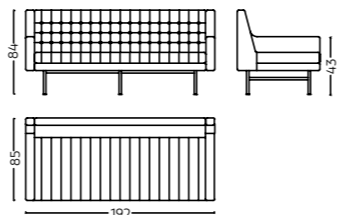

Dimensions L 247 x W 75 x H 76 cm
Code SF/W/0024

Austin

Material Solid Wood, Upholstered seat & back

Dimensions L 180 x W 67 x H 71 cm
Code SF/U/0025

Aytos

Material Solid Wood, Upholstered seat and back

Dimensions L 212 x W 72 x H 84 cm
Code SF/C/0026

Bari

Material Solid Wood, Cane, Upholstered Seat & Back

Dimensions L 212 x W 85 x H 79 cm
Code SF/C/0027

Baris

Material Metal (SS) Base, Upholstered seat and back

Dimensions L 192 x W 85 x H 84 cm
Code SF/U/0028