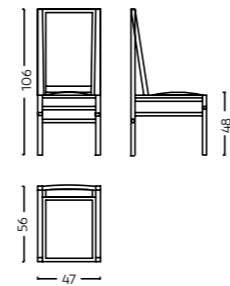

Material Solid Wood, Cane, Upholstered seat

Dimensions L 47 x W 56 x H 106 cm
Code DTC/C/0034