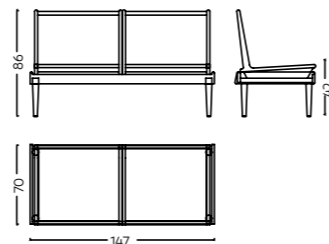

Miletos

Material Solidwood, Cane, SS
Dimensions L 44 x W 53 x H 100 cm
Code STC/0121

BENCHES

Modern or traditional benches from make a thoughtful addition to your entryway.

Cordoba

Material Solid wood & Cane
 Dimensions L 147 x W 70 x H 86 cm
 Code BEN/C/0046