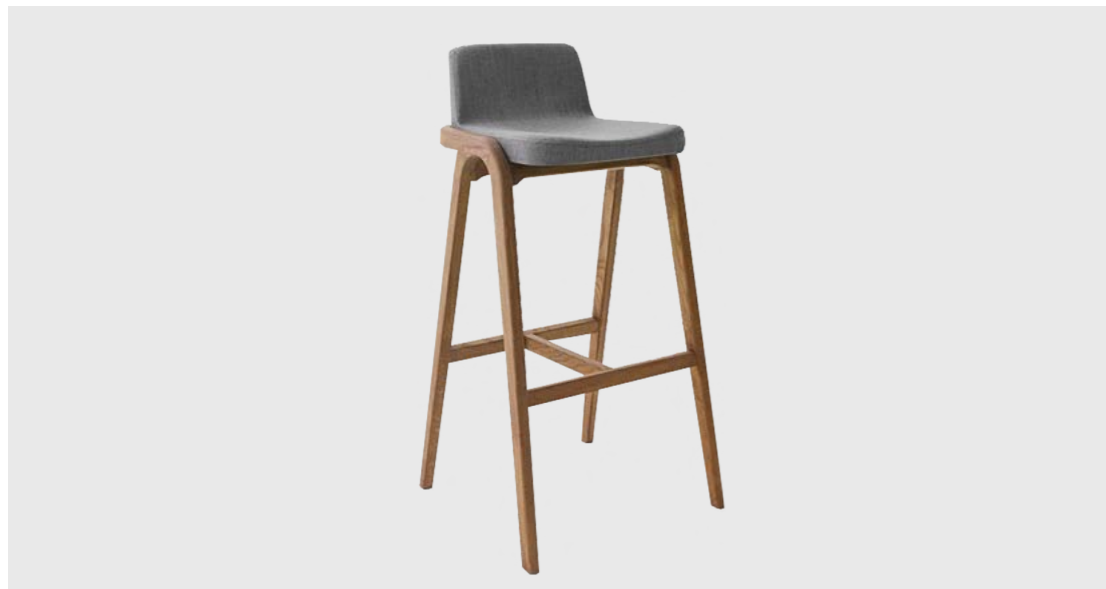

Masis

Material Solidwood, Ply & veneer/MDF
 Dimensions L 120 x W 40 x H 90 cm
 Code EC/0116

BAR STOOL

Elevate your space with these stylish yet functional Barstools.

BAR STOOL | TIMELESS COLLECTION

Megara

Material Solid wood & Upholstery
Dimensions L 46 x W 49 x H 98 cm
Code STL/0118