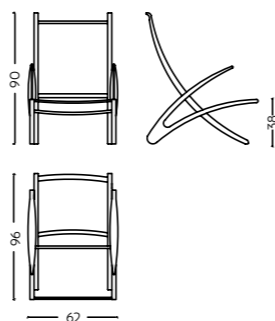

Material Solid Wood & Cane
Dimensions L 62 x W 96 x H 90 cm
Code ARC/C/0011