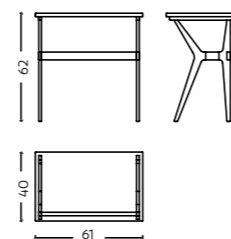

Material Solid wood, Ply & Veneer, cane
Dimensions (L) L 61 x W 40 x H 62 cm
Dimensions (M) L 51 x W 40 x H 60 cm
Dimensions (S) L 42 x W 40 x H 57 cm
Code SDT/ 0063