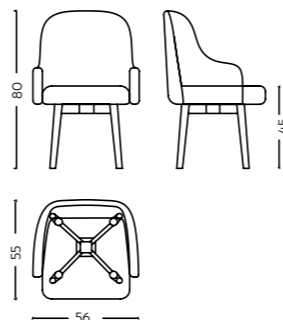

Code DTC/W/0041

Cholet

Material Solid Wood & Cane
Dimensions L 48 x W 60 x H 90 cm
Code DTC/W/0042

Colmar

Material Solid Wood & Upholstered frame
Dimensions L 56 x W 55 x H 80 cm
Code ACC/U/0043

Ebony & Ivory

Material Solid Wood
Dimensions L 54 x W 52 x H 74 cm
Code STC/W/0045

SOFAS

A fabulous focal point for living room and lounge room. Our extensive range of Sofas and Daybeds are a combination of refined design and style.