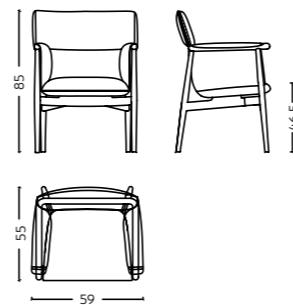

Boura

Material Solid Wood & Cane

Dimensions L 54 x W 60 x H 95 cm
Code DTC/C/0035

Bronx

Material Solid Wood, Upholstered seat and back

Dimensions L 53 x W 54 x H 80 cm
Code DTC/U/0036

Cairo

Material Solid Wood, Upholstered seat & back

Dimensions L 52 x W 54 x H 81 cm
Code DTC/U/0037

Cannes

Material Solid Wood, Cane, Upholstered seat

Dimensions L 58 x W 55 x H 73 cm

Code STC/C/0038

Embrace

Material Solid Wood, Upholstered Seat & Back

Dimensions L 59 x W 55 x H 85 cm