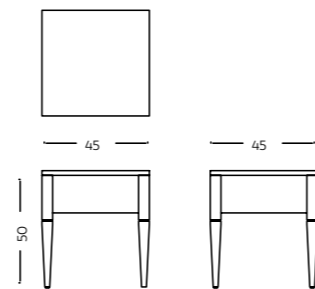

Geneva

Material Solid Wood
 Dimensions L 40 x W 40 x H 50 cm
 Code SDT/0068

Genoa

Material Solid wood, cane
 Dimensions L 42 x W 42 x H 60 cm
 Code SDT/0069

Girona

Material Solid wood, Ply & veneer, Marble Top
 Dimensions 50 Ø x 51 H cm
 Code SDT/0070

Helsinki

Material Solid wood, Glass, Cane

Dimensions 50 Ø x 53 H cm
Code SDT/0076

Hemira

Material Solid Wood, Ply, Veneer

Dimensions L 45 x W 45 x 49 H cm
Code BST/ 0077

Hyele

Material Solid wood, MDF

Dimensions L 60 x W 40 x H 45 cm
Code SDT/0078

Iasus

Material Solid wood, Ply, Veneer

Dimensions L 49 x W 45 x H 60 cm
Code SDT/0079

Imbros

Material Solid wood, Ply, Veneer
 Dimensions L 50 x W 49 x H 53 cm
 Code SDT/0080

Devon side table

Material Solid Wood, Ply, Veneer
 Dimensions L 45 x W 45 x H 50 cm
 Code SDT/ 0131

Edessa Side Table

Material Solid wood, MDF
 Dimensions L 45 x W 45 x H 50 cm
 Code SDT/0078

Elche Side Table