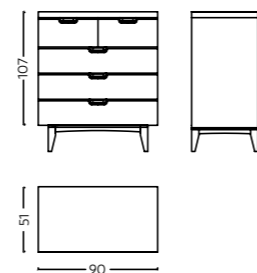

Myos

Material Solid Wood, Ply & Veneer
Dimensions L 90 x W 51 x H 107 cm
Code COD/0123