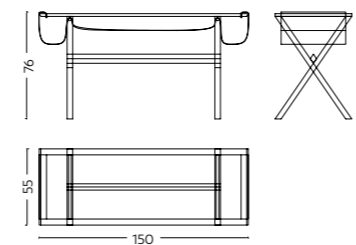

Dion

Material Metal legs & Upholstery

Dimensions queen L 164 x W 213 x H 94 cm
 Dimensions king L 194 x W 213 x H 94 cm
 Code BD-U/0051/0057

Dublin

Material Solid Wood, Upholstery

Dimensions L 185 x W 215 x H 91 cm
 Code BD-U/ 0053

DINING & STUDY TABLES

Entertain family and friends in a dining room that suits your style or create a comfortable study corner for yourself with the range of Dining and Study Tables.

Ithaka

Material Ply & Veneer, Solid Wood, Cane
 Dimensions L 153 x W 60 x H 76 cm
 Code ST/C/0083

Itanos

Material Ply & Veneer & Solid wood
 Dimensions L 199 x W 92 x H 76 cm
 Code DT/W/ 0085

Istanbul

Material Ply & Veneer & MS Legs
 Dimensions L 180 x W 102 x H 76 cm
 Code DT/W/0086

Jizan

Material Solid wood & stone
 Dimensions L 240 x W 110 x H 76 cm
 Code DT/M/0087

Juno

Material Ply, Veneer, & Solid Wood
 Dimensions L 240 x W 106 x H 76 cm
 Code DT/W/0088

Kepoi

Material Solid wood, Ply, Veneer & Leather
 Dimensions L 150 x W 55 x H 76 cm
 Code ST/W/ 0090

Knidos

Material Ply, Veneer & Solid wood
 Dimensions 140 Ø x 75 H cm
 Code DT/W/0091