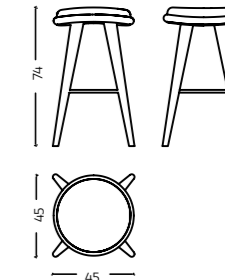

Material Solid wood, Metal, Upholstered Seat
Dimensions L 45 x W 45 x H 74 cm
Code STL/0120