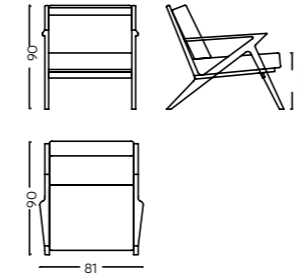

Adelaide

Material Solid Wood & fixed upholstered seat and back
 Dimensions L 79 x W 101 x H 99 cm
 Code ARC/W/0005

Akrai

Material Solid Wood & Upholstered Seat & Back
 Dimensions L 66 x W 71 x H 89 cm
 Code ARC/U/0006

Alden

Material Solid Wood & Upholstered seat and back
 Dimensions L 81 x W 90 x H 90 cm
 Code ARC/U/0007

Alinda

Material Solid Wood & Leather
 Dimensions L 59 x W 79 x H 98 cm
 Code ARC/U/0008

Amisos

Material Solid Wood, Cane, Upholstered seat and back
 Dimensions L 63 x W 84 x H 81 cm
 Code ARC/C/0010