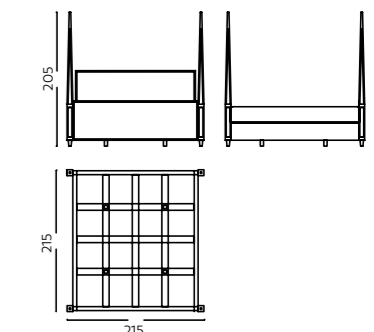

Dion

Material Metal legs & Upholstery

Dimensions queen L 164 x W 213 x H 94 cm
 Dimensions king L 194 x W 213 x H 94 cm
 Code BD-U/0051/0057

Dublin

Material Solid Wood, Upholstery

Dimensions L 185 x W 215 x H 91 cm
 Code BD-U/ 0053

Denver

Material Solid wood, Cane

Dimensions Q W 158 x D 217 x H 110 cm
 Dimensions K W 189 x D 217 x H 110 cm
 Code BD/C/0049/55

Edessa

Material Solid wood, Ply. MDF
 Dimensions L 195 x W 212 x H 200 cm
 Code BD-W/0061

Elche

Material Solid Wood & Cane
 Dimensions queen L 160 x W 212 x H 111 cm
 Dimensions king L 189 x W 209 x H 111 cm
 Code BD- C/0124/0125

Dunkirk

Material Solid Wood, brass caps & upholstery
 Dimensions queen L 160 x W 217 x H 117 cm
 Dimensions king L 190 x W 217 x H 117 cm
 Code BD-U/0054/0129

Devon

Material Solid wood, Ply & Veneer
 Dimensions L 215 x W 215 x H 205 cm
 Code BD-W/0059

Dori

Material Solid wood, upholstery
Dimensions W 243 x D 204 x H 105 cm
Dimensions W 273 x D 204 x H 105 cm
Code BD/W/0052/58