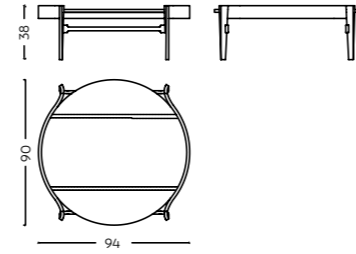

La Garde

Material Concrete, MS base
 Dimensions 94 Ø x H 40 cm
 Code CT/M/0097

Lamia

Material Solid wood, cane, Ply & Veneer
 Dimensions L 120 x W 85 x H 38 cm
 Code CT/C/0098

Lato

Material Solid Wood
 Dimensions L 86 x W 86 x H 42 cm
 Code CT/W/0100

Laval

Material Solid wood, Cane, Ply Veneer
 Dimensions L 122 x W 60 x H 46 cm
 Code CT/W/0101

Lebena

Material Marble, Metal base
 Dimensions L 153 x W 71 x H 46 cm
 Code CT/M/0102

Larissa

Material Solid wood, Marble

Dimensions L 94 x W 90 x H 38 cm
Code CT/M/0103

Lindus

Material Solid wood, MDF

Dimensions L 110 x W 70 x H 37 cm
Code CT/W/0122

SHELVES & BAR

Create an elegant storage space with functional and modern Shelves and Bar units