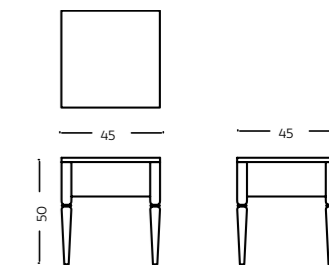

Helsinki

Material Solid wood, Glass, Cane

Dimensions 50 Ø x 53 H cm
Code SDT/0076

Hemira

Material Solid Wood, Ply, Veneer

Dimensions L 45 x W 45 x 49 H cm
Code BST/ 0077

Hyele

Material Solid wood, MDF

Dimensions L 60 x W 40 x H 45 cm
Code SDT/0078

Iasus

Material Solid wood, Ply, Veneer

Dimensions L 49 x W 45 x H 60 cm
Code SDT/0079

Imbros

Material Solid wood, Ply, Veneer
 Dimensions L 50 x W 49 x H 53 cm
 Code SDT/0080

Devon side table

Material Solid Wood, Ply, Veneer
 Dimensions L 45 x W 45 x H 50 cm
 Code SDT/ 0131

Edessa Side Table

Material Solid wood, MDF
 Dimensions L 45 x W 45 x H 50 cm
 Code SDT/0078

Elche Side Table