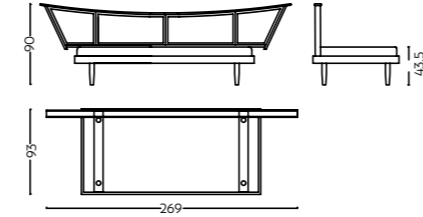

Bari

Material Solid Wood, Cane, Upholstered Seat & Back

Dimensions L 212 x W 85 x H 79 cm
Code SF/C/0027

Baris

Material Metal (SS) Base, Upholstered seat and back

Dimensions L 192 x W 85 x H 84 cm
Code SF/U/0028

Barka

Material Metal legs, Upholstered frame

Dimensions L 176 x W 87 x H 80cm
Code SF/U/0029

Bayonne

Material Solid Wood, Upholstered frame

Dimensions L 161 x W 86 x H 106 cm
Code SF/U/0030

Baza

Material Solid Wood, Cane & Upholstered seat

Dimensions L 269 x W 93 x H 90 cm
Code SF/C/0031

Ago

Material Solid Wood, Upholstered Frame

Dimensions L 182 x W 94 x H 73 cm
Code SF/U/0032

Berge

Material Metal, Upholstered Frame

Dimensions L 211 x W 87 x H 83 cm
Code SF/U/0033