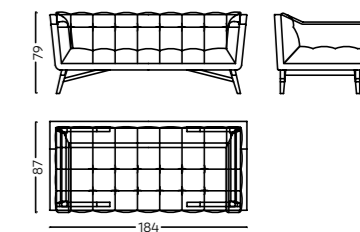

Aries

Material Solid Wood, Cane, Upholstered seat & Back

Dimensions Code L 212 x W 80 x H 90 cm SF/C/0018

Arras

Material Solid Wood, Cane & Upholstered seat & back

Dimensions Code L 233 x W 87 x H 88 cm SF/C/0019

Adrian

Material Solid Wood, Upholstered seat and back

Dimensions Code L 248 x W 92 x H 99 cm SF/U/0020

Assus

Material Solid Wood, Upholstered seat & back

Dimensions Code L 200 x W 89 x H 93 cm SF/U/0021

Aswan

Material Solid wood, upholstered seat & back

Dimensions W 184 x D 87 x H 79 cm
Code SF/U/0022

Aydin

Material Solid Wood, Upholstered Seat & Back

Dimensions L 205 x W 81 x H 91 cm
Code SF/U/0023

Atlanta

Material Solid Wood, Upholstered seat and back